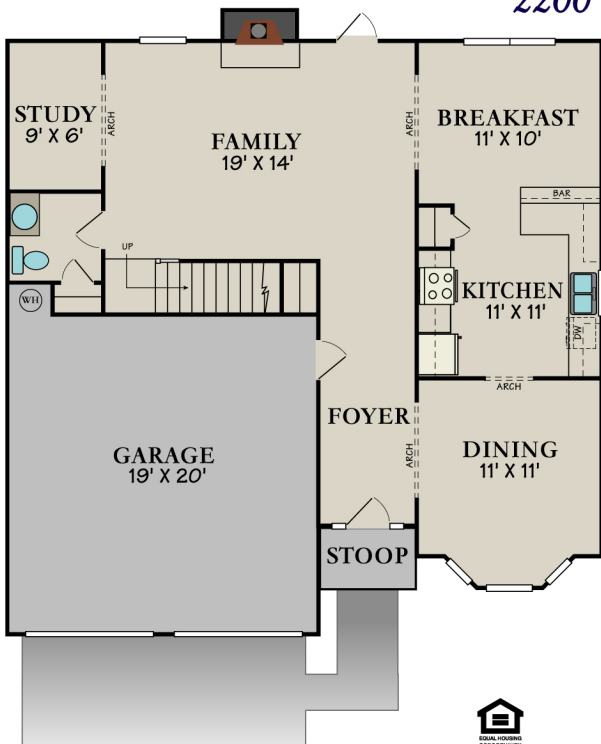

The Dresden "B"

2200 Square Feet

SILVER CREEK
COMMUNITIES

* These Images are Artist Renderings and Floor Plan Graphics; Actual Construction Materials and Floor Plan May Vary per Elevation. Square Footage & Room Dimensions are Approximate.