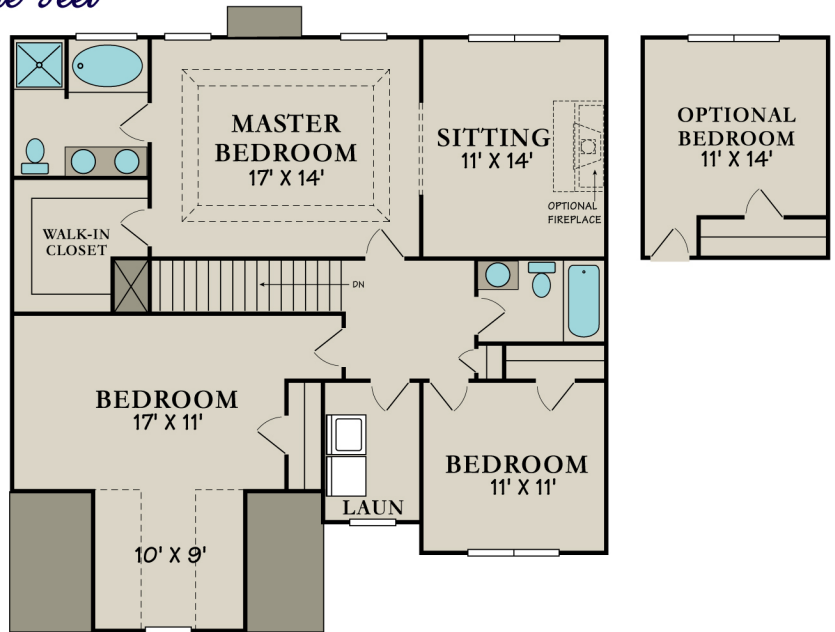

The Dresden "B"

2200 Square Feet

SILVER CREEK
COMMUNITIES

* These Images are Artist Renderings and Floor Plan Graphics; Actual Construction Materials and Floor Plan May Vary per Elevation. Square Footage & Room Dimensions are Approximate.