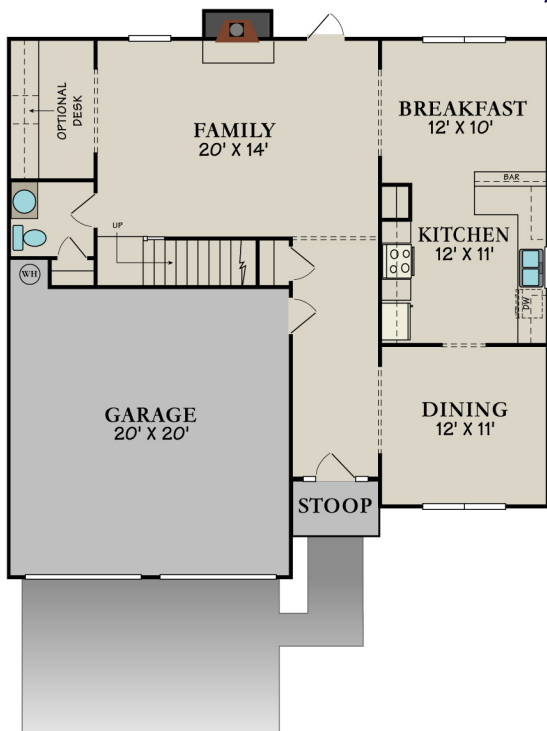

The Dresden "A"
2143 Square Feet

SILVER CREEK
COMMUNITIES

* These Images are Artist Renderings and Floor Plan Graphics; Actual Construction Materials and Floor Plan May Vary per Elevation. Square Footage & Room Dimensions are Approximate.