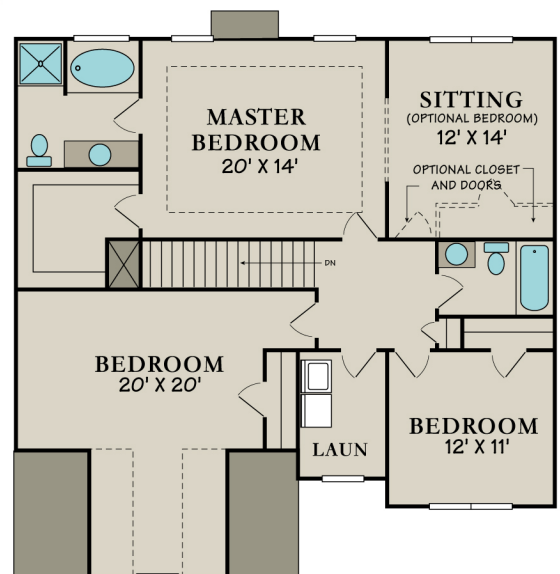

The Dresden "A"
2143 Square Feet

SILVER CREEK
COMMUNITIES

* These Images are Artist Renderings and Floor Plan Graphics; Actual Construction Materials and Floor Plan May Vary per Elevation. Square Footage & Room Dimensions are Approximate.