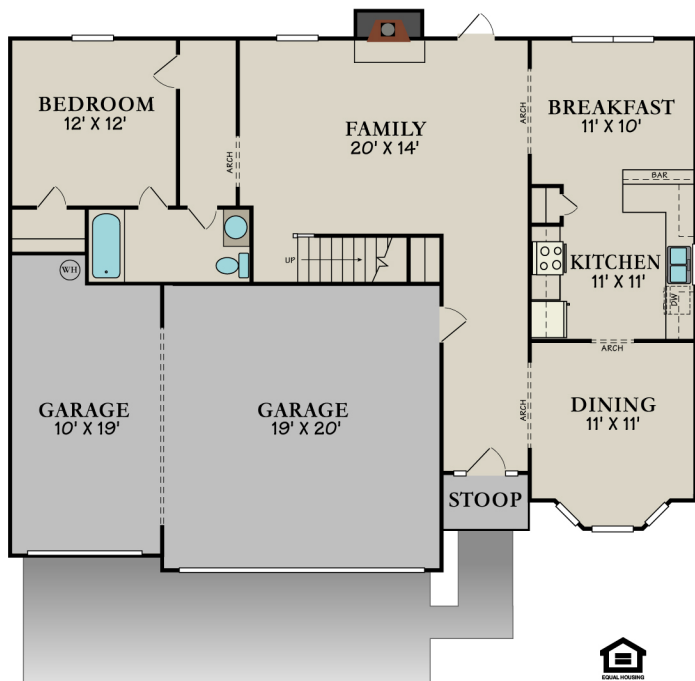

The Dresden "3 @ 2"
2857 Square Feet

SILVER CREEK
COMMUNITIES

* These Images are Artist Renderings and Floor Plan Graphics; Actual Construction Materials and Floor Plan May Vary per Elevation. Square Footage & Room Dimensions are Approximate.