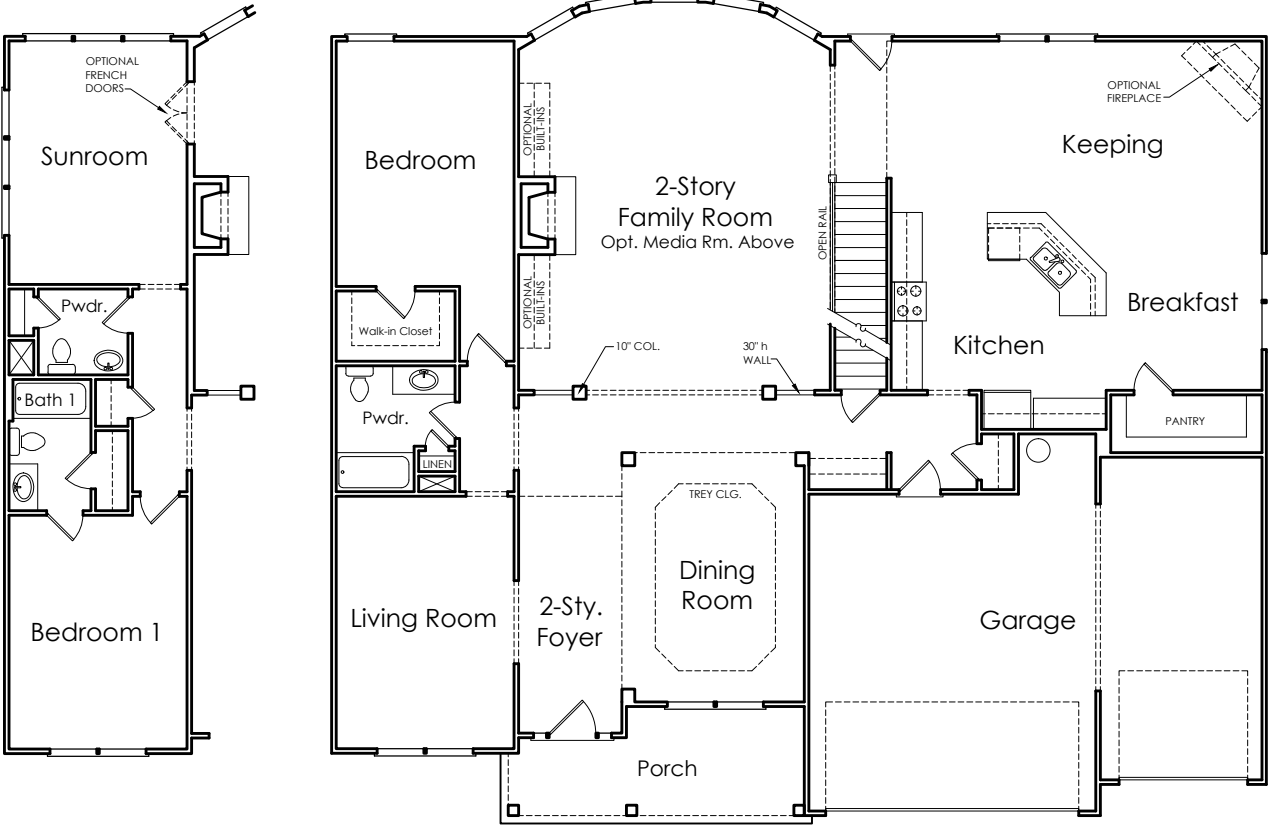

DONOVAN

B

APPROXIMATELY
4400 SQUARE FEET

5 / 6 BEDROOM

4 BATH

3 CAR GARAGE

DONOVAN

FIRST FLOOR

OPTIONAL
SUNROOM
AND HALF
BATH
INSTEAD OF
5TH
BEDROOM

SECOND FLOOR