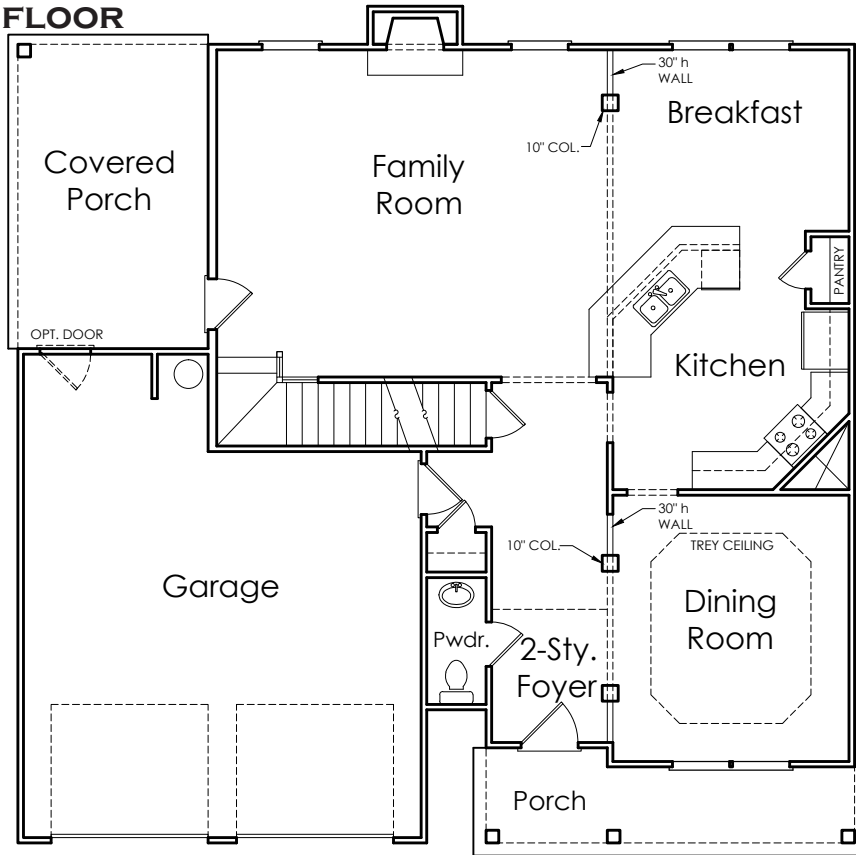

DOGWOOD

T

APPROXIMATELY
2660 SQUARE FEET

3 BEDROOM

2.5 BATH

2 CAR GARAGE

DOGWOOD

FIRST FLOOR

SECOND FLOOR