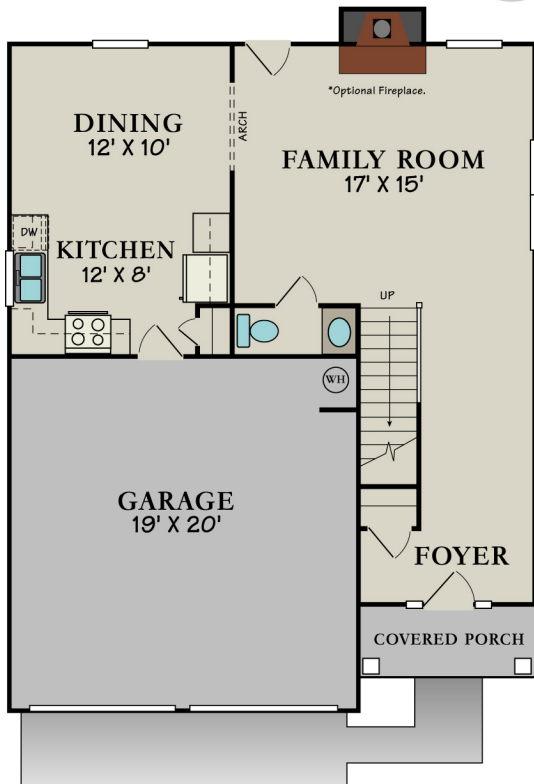

The Davenport "e"

Cottage Series
1674 Square Feet

SILVER CREEK
COMMUNITIES

* These Images are Artist Renderings and Floor Plan Graphics; Actual Construction Materials and Floor Plan May Vary per Elevation. Square Footage & Room Dimensions are Approximate.