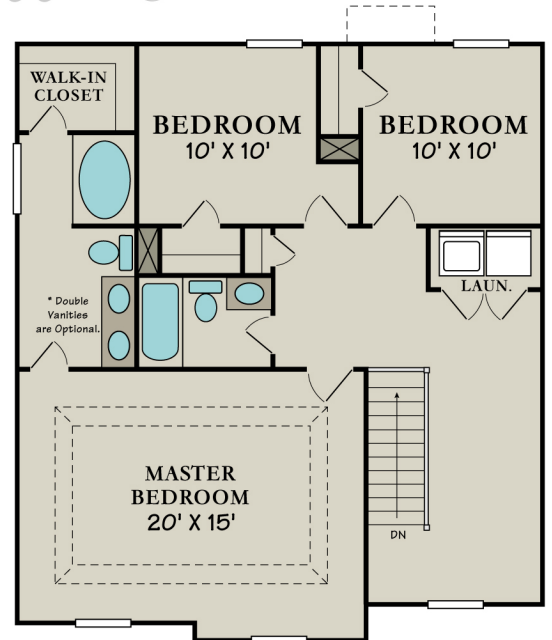

The Davenport "e"

Cottage Series
1674 Square Feet

SILVER CREEK
COMMUNITIES

* These Images are Artist Renderings and Floor Plan Graphics; Actual Construction Materials and Floor Plan May Vary per Elevation. Square Footage & Room Dimensions are Approximate.