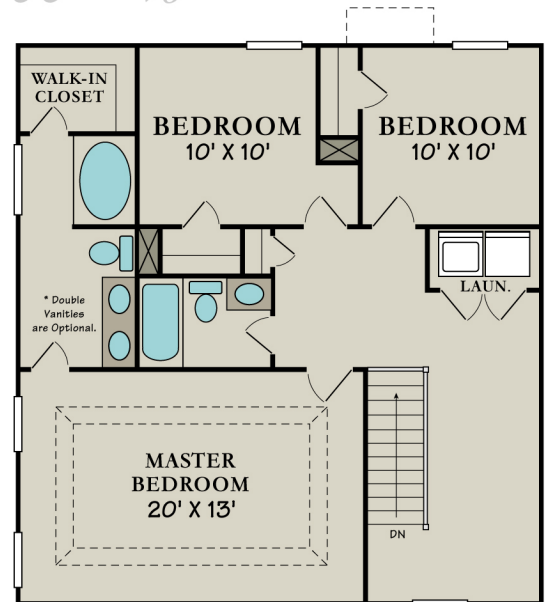

# The Davenport "B"

Cottage Series  
1644 Square Feet

**SILVER CREEK**  
COMMUNITIES

\* These Images are Artist Renderings and Floor Plan Graphics; Actual Construction Materials and Floor Plan May Vary per Elevation. Square Footage & Room Dimensions are Approximate.