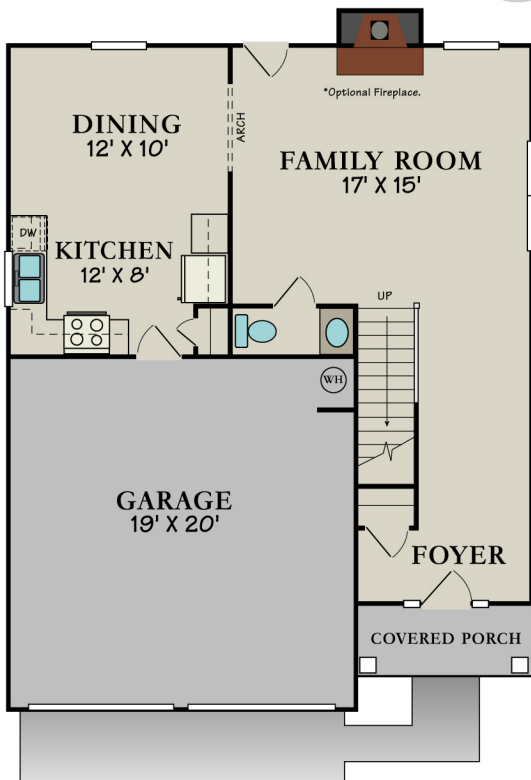

# The Davenport "B"

Cottage Series  
1644 Square Feet

**SILVER CREEK**  
COMMUNITIES

\* These Images are Artist Renderings and Floor Plan Graphics; Actual Construction Materials and Floor Plan May Vary per Elevation. Square Footage & Room Dimensions are Approximate.