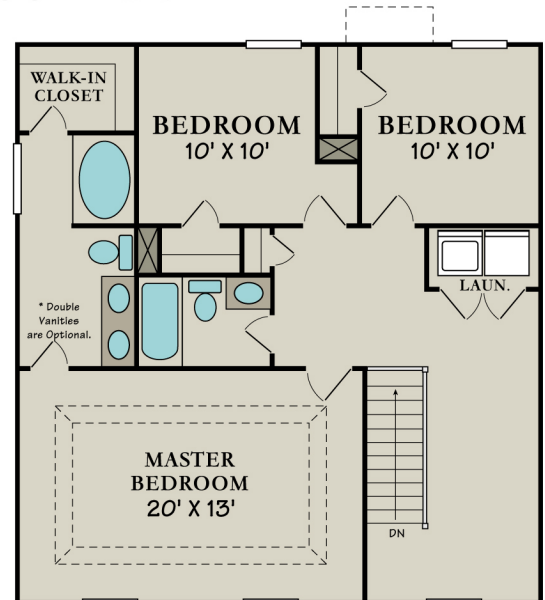

The Davenport "A"

Cottage Series
1644 Square Feet

SILVER CREEK
COMMUNITIES

* These Images are Artist Renderings and Floor Plan Graphics; Actual Construction Materials and Floor Plan May Vary per Elevation. Square Footage & Room Dimensions are Approximate.