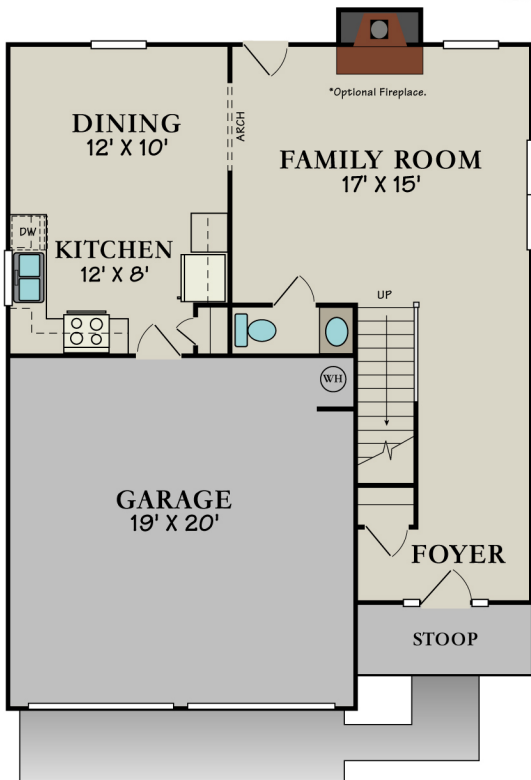

The Davenport "A"

Cottage Series
1644 Square Feet

SILVER CREEK
COMMUNITIES

* These Images are Artist Renderings and Floor Plan Graphics; Actual Construction Materials and Floor Plan May Vary per Elevation. Square Footage & Room Dimensions are Approximate.