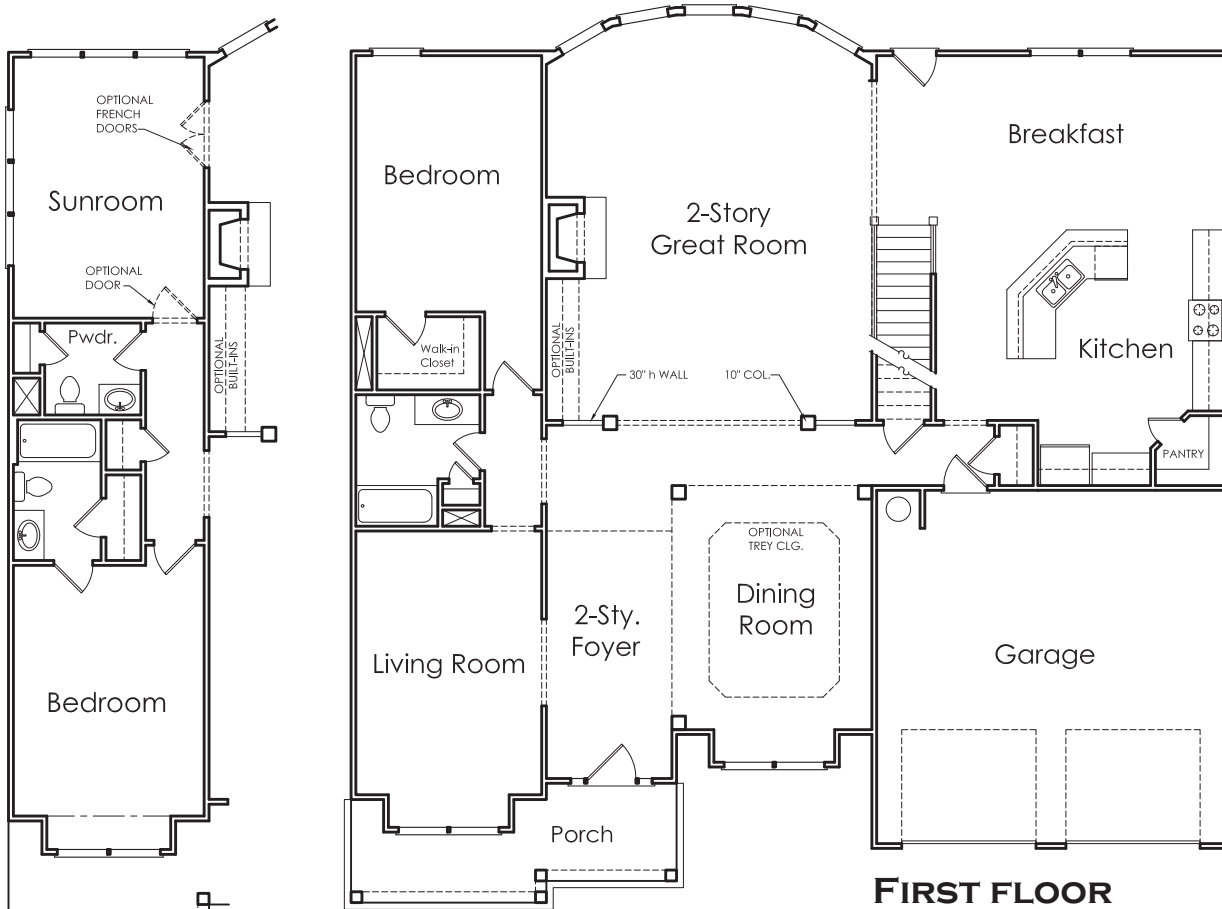

DURHAM

S

5 BEDROOM

3.5 BATH

2 CAR GARAGE

A

APPROXIMATELY
3922 SQUARE FEET

DURHAM

OPTIONAL SUNROOM/BEDROOM

OPTIONAL 6' TUB & HIS/HER CLOSET