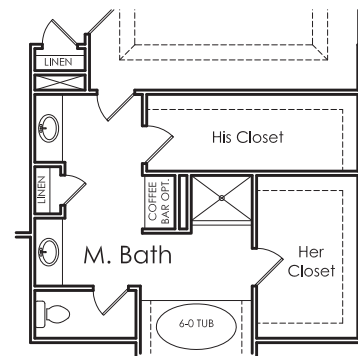

DURHAM

S

5 BEDROOM

3.5 BATH

2 CAR GARAGE

A

APPROXIMATELY
3922 SQUARE FEET

DURHAM

OPTIONAL SUNROOM/BEDROOM

OPTIONAL 6' TUB & HIS/HER CLOSET