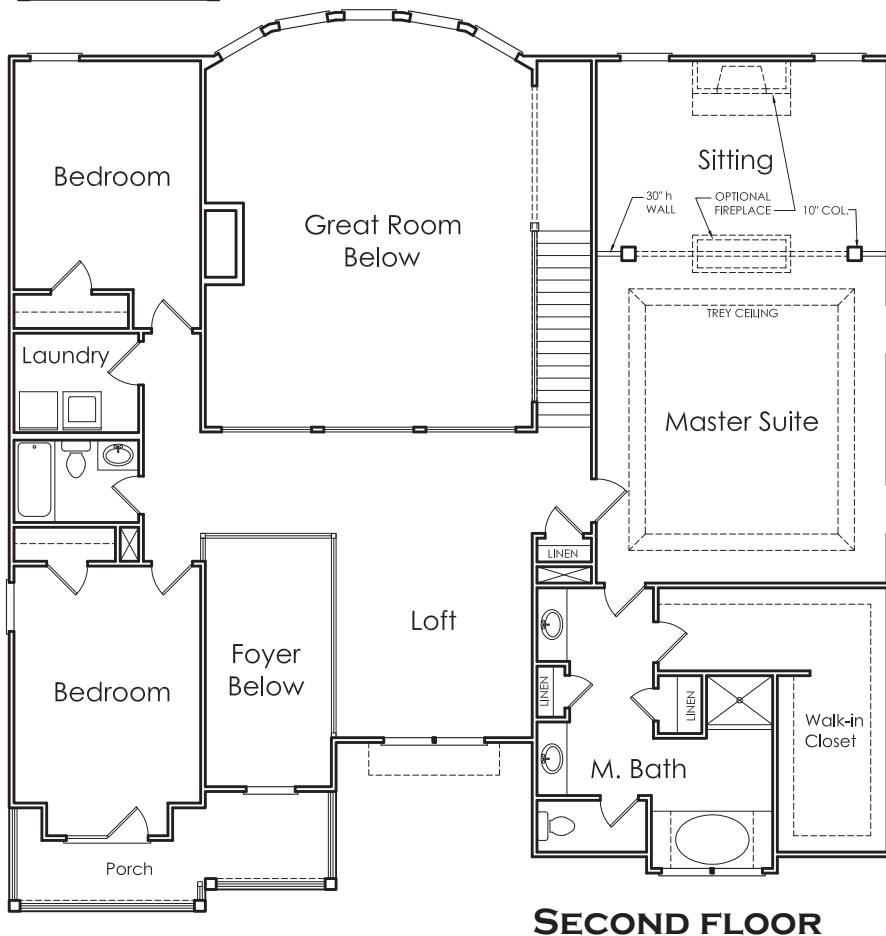

DURHAM

S

5 BEDROOM

3.5 BATH

2 CAR GARAGE

A

APPROXIMATELY
3922 SQUARE FEET

DURHAM

OPTIONAL SUNROOM/BEDROOM

OPTIONAL 6' TUB & HIS/HER CLOSET