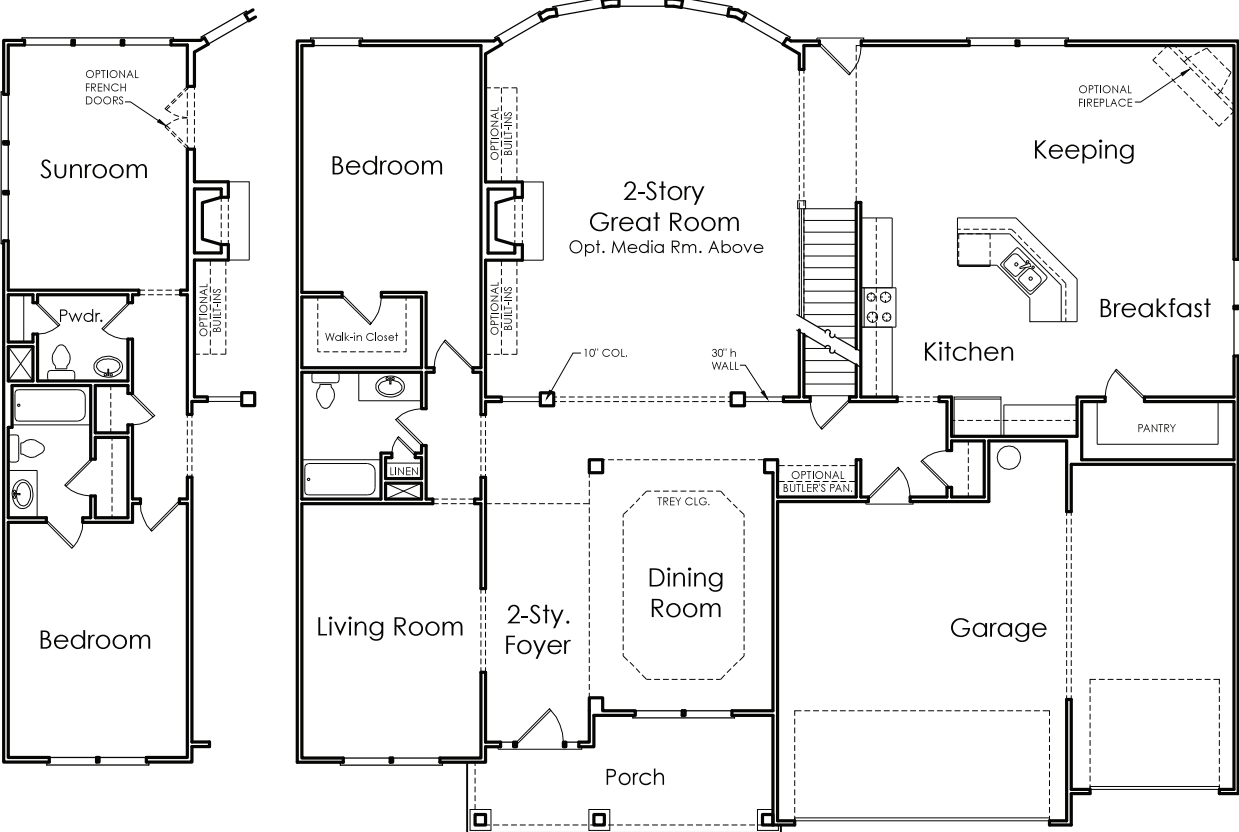

DONOVAN

B

APPROXIMATELY
4400 SQUARE FEET

5 BEDROOM

4 BATH

3 CAR GARAGE

DONOVAN

FIRST FLOOR

OPTIONAL
SUNROOM
AND HALF
BATH
INSTEAD OF
5TH
BEDROOM

SECOND FLOOR