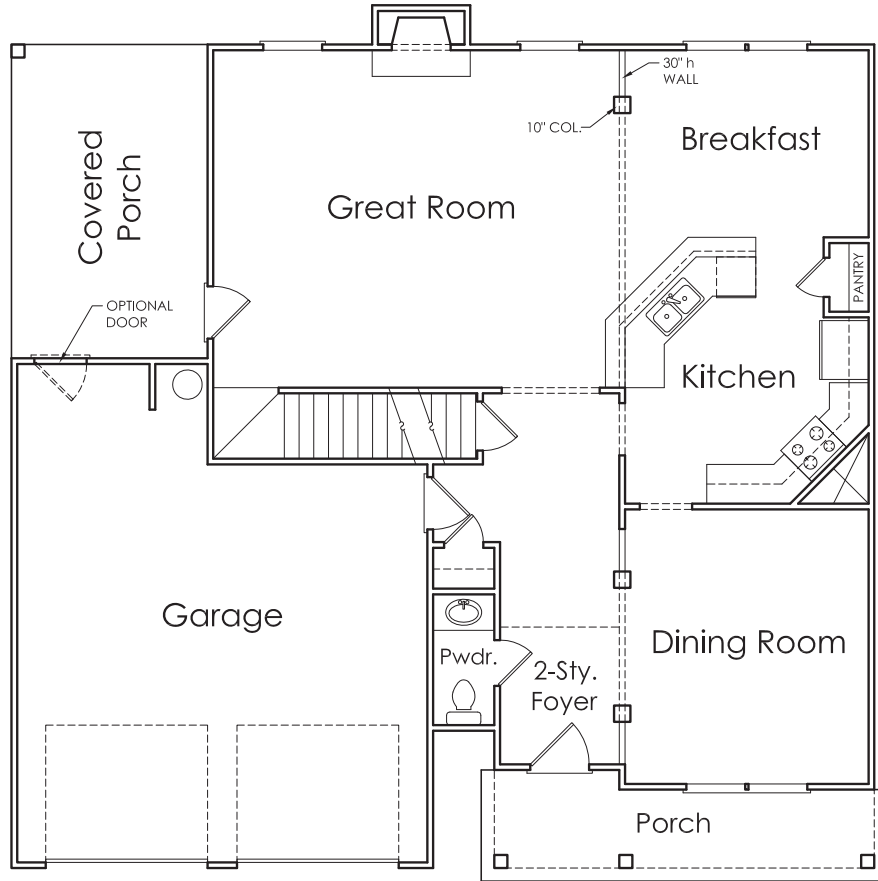

DOGWOOD

S

3 BEDROOM

2.5 BATH

2 CAR GARAGE

T

APPROXIMATELY
2709 SQUARE FEET

DOGWOOD

FIRST FLOOR

SECOND FLOOR