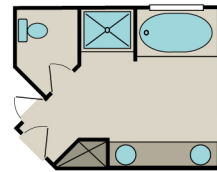

The Crestwood "A" Estate

3419 Square Feet

6' TUB OPTION

SILVER CREEK
COMMUNITIES

* These Images are Artist Renderings and Floor Plan Graphics; Actual Construction Materials and Floor Plan May Vary per Elevation. Square Footage & Room Dimensions are Approximate.