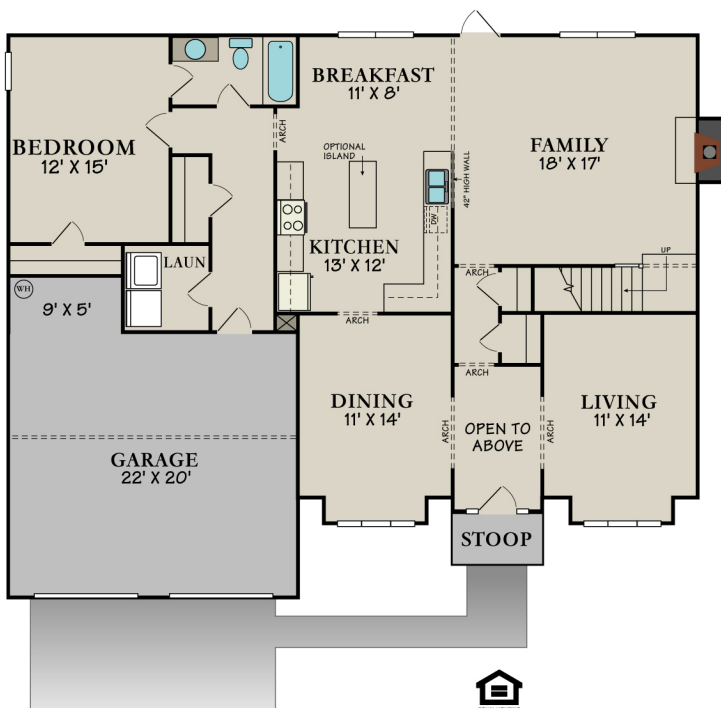

The Crestwood "A" Estate

3419 Square Feet

6' TUB OPTION

SILVER CREEK
COMMUNITIES

* These Images are Artist Renderings and Floor Plan Graphics; Actual Construction Materials and Floor Plan May Vary per Elevation. Square Footage & Room Dimensions are Approximate.