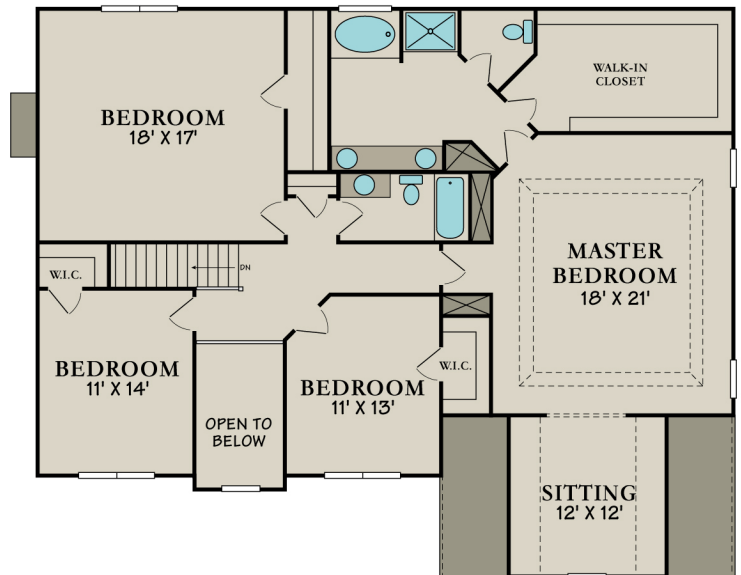

The Crestwood "A"

3419 Square Feet

6' TUB OPTION

SILVER CREEK
COMMUNITIES

* These Images are Artist Renderings and Floor Plan Graphics; Actual Construction Materials and Floor Plan May Vary per Elevation. Square Footage & Room Dimensions are Approximate.