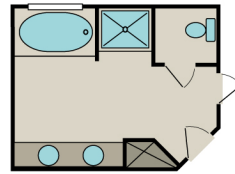

The Crestwood "A"

3419 Square Feet

6' TUB OPTION

SILVER CREEK
COMMUNITIES

* These Images are Artist Renderings and Floor Plan Graphics; Actual Construction Materials and Floor Plan May Vary per Elevation. Square Footage & Room Dimensions are Approximate.