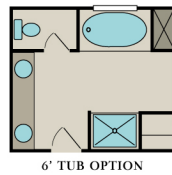

The Crestwood "3 Q2" Estate
 4301 Square Feet

SILVER CREEK
 COMMUNITIES

* These Images are Artist Renderings and Floor Plan Graphics; Actual Construction Materials and Floor Plan May Vary per Elevation. Square Footage & Room Dimensions are Approximate.