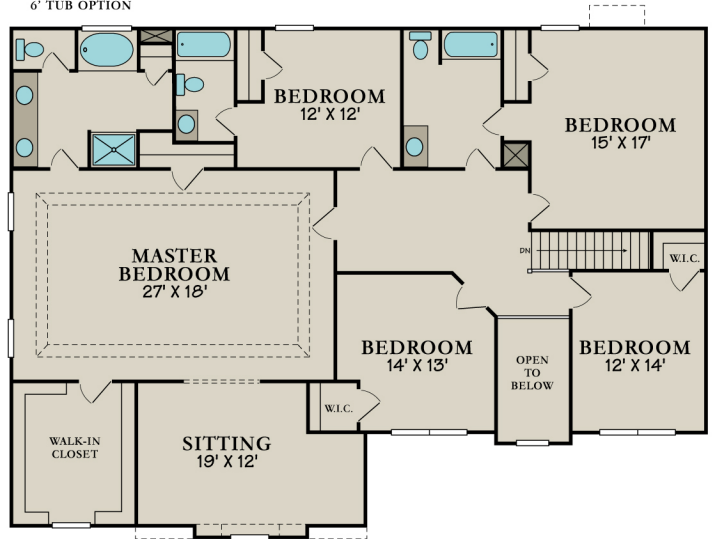

The Crestwood "3 G2"
4301 Square Feet

* These Images are Artist Renderings and Floor Plan Graphics; Actual Construction Materials and Floor Plan May Vary per Elevation. Square Footage & Room Dimensions are Approximate.