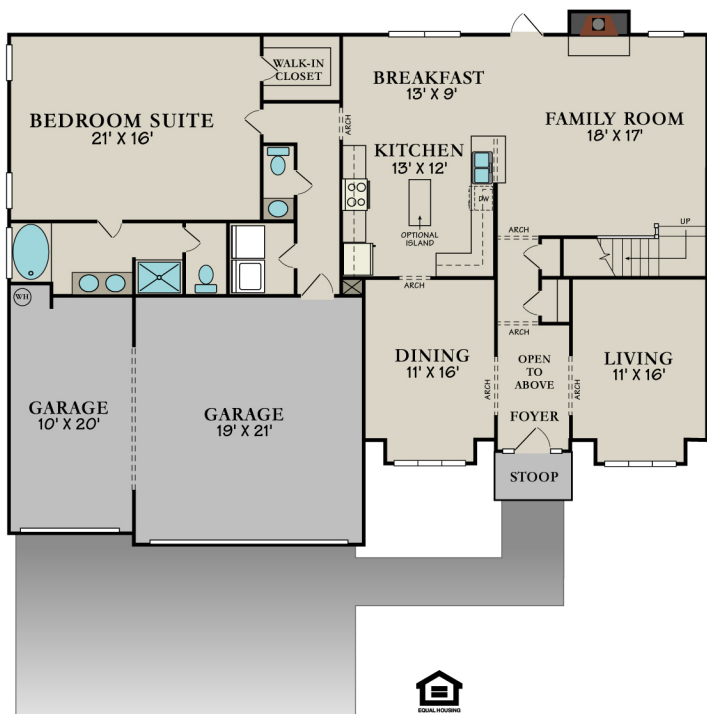

The Crestwood "3 G2"
4301 Square Feet

* These Images are Artist Renderings and Floor Plan Graphics; Actual Construction Materials and Floor Plan May Vary per Elevation. Square Footage & Room Dimensions are Approximate.