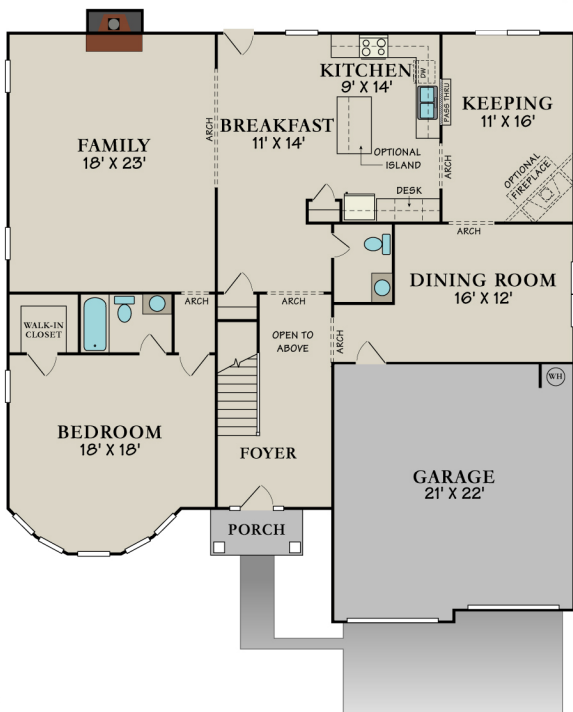

The Carrington "A"

4221 Square Feet

SILVER CREEK
COMMUNITIES

* These Images are Artist Renderings and Floor Plan Graphics; Actual Construction Materials and Floor Plan May Vary per Elevation. Square Footage & Room Dimensions are Approximate.