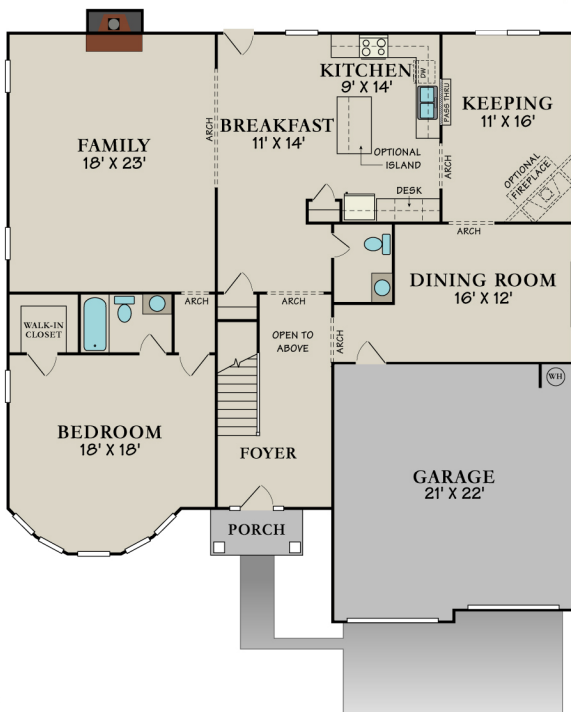

The Carrington "S"

4221 Square Feet

SILVER CREEK
COMMUNITIES

* These Images are Artist Renderings and Floor Plan Graphics; Actual Construction Materials and Floor Plan May Vary per Elevation. Square Footage & Room Dimensions are Approximate.