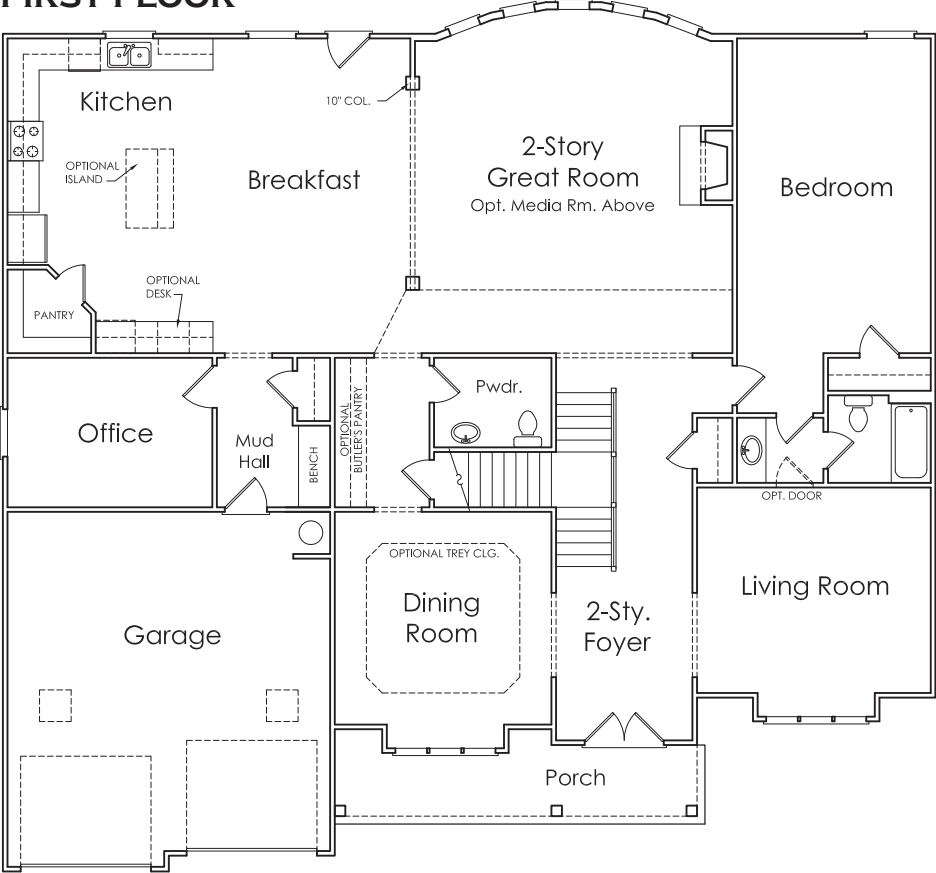

CAMERON

S

5 BEDROOM

4.5 BATH

2 CAR GARAGE

T

APPROXIMATELY
4400 SQUARE FEET

CAMERON

FIRST FLOOR

SECOND FLOOR