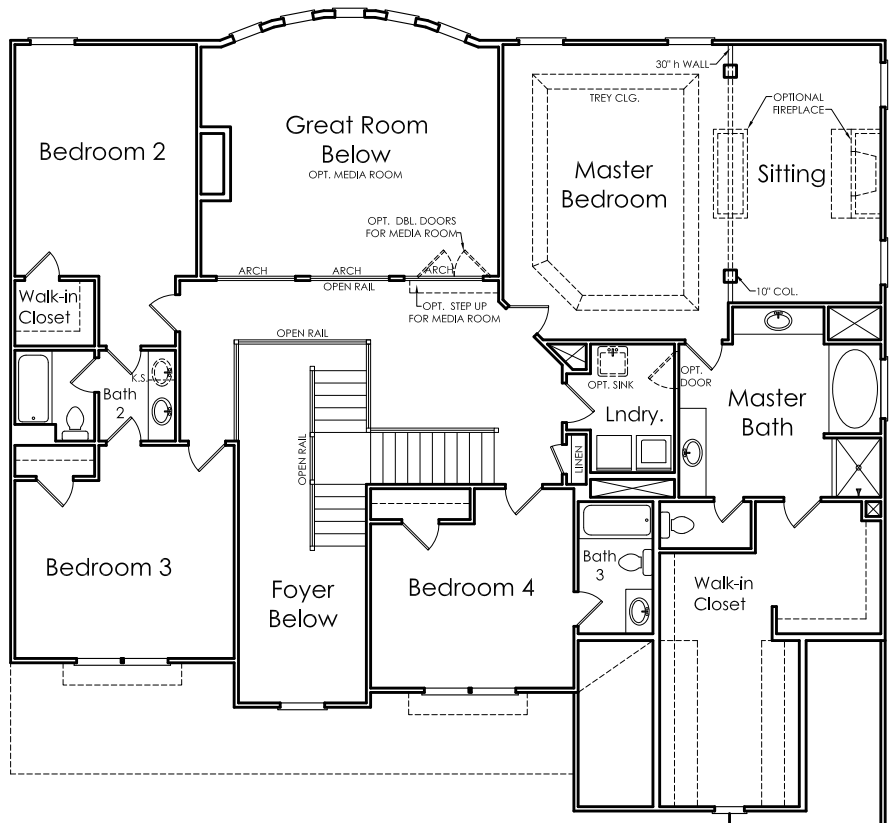

CAMERON

F

APPROXIMATELY
4400 SQUARE FEET

5 BEDROOM

4.5 BATH

2 CAR GARAGE

LEGENDARY
Communities

Floorplans and elevations are artist's concepts and may vary in precise detail from the plan and specifications. Actual Images may not reflect finished product. Actual Construction Materials may vary per elevation. Legendary Communities reserves the right to change prices, plans, dimensions, specifications and features without notice. Single, Double and Triple Car Garages may vary per elevation. Subject to errors, omissions, deletions and availability.

Where your
New Home search
ENDS.

CAMERON

FIRST FLOOR

SECOND FLOOR

OPTIONAL LOFT INSTEAD OF BEDROOM