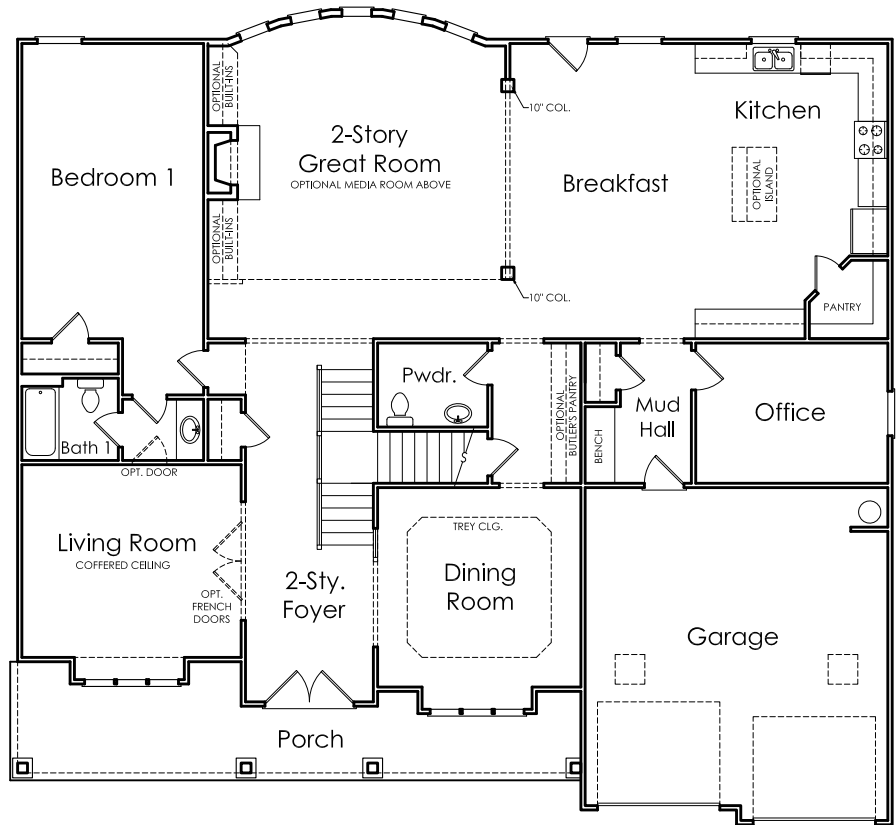

CAMERON

F

APPROXIMATELY
4400 SQUARE FEET

5 BEDROOM

4.5 BATH

2 CAR GARAGE

LEGENDARY
Communities

Floorplans and elevations are artist's concepts and may vary in precise detail from the plan and specifications. Actual Images may not reflect finished product. Actual Construction Materials may vary per elevation. Legendary Communities reserves the right to change prices, plans, dimensions, specifications and features without notice. Single, Double and Triple Car Garages may vary per elevation. Subject to errors, omissions, deletions and availability.

Where your
New Home search
ENDS.

CAMERON

FIRST FLOOR

SECOND FLOOR

OPTIONAL LOFT INSTEAD OF BEDROOM