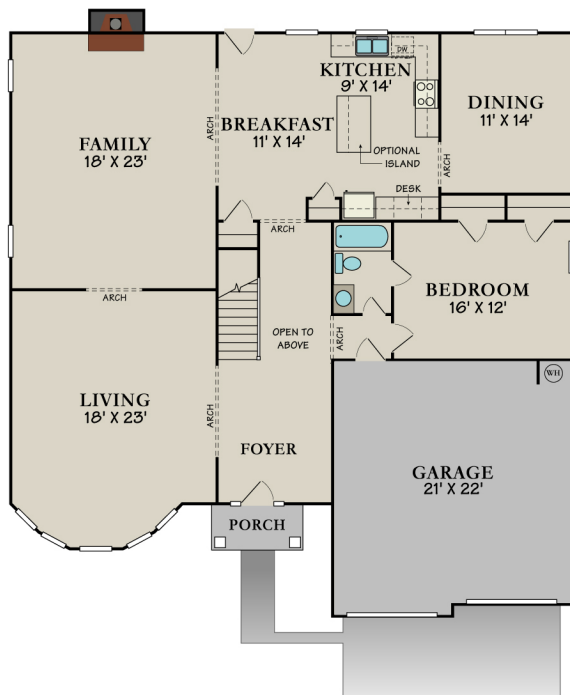

The Camden "B"

4221 Square Feet

SILVER CREEK
COMMUNITIES

* These Images are Artist Renderings and Floor Plan Graphics; Actual Construction Materials and Floor Plan May Vary per Elevation. Square Footage & Room Dimensions are Approximate.