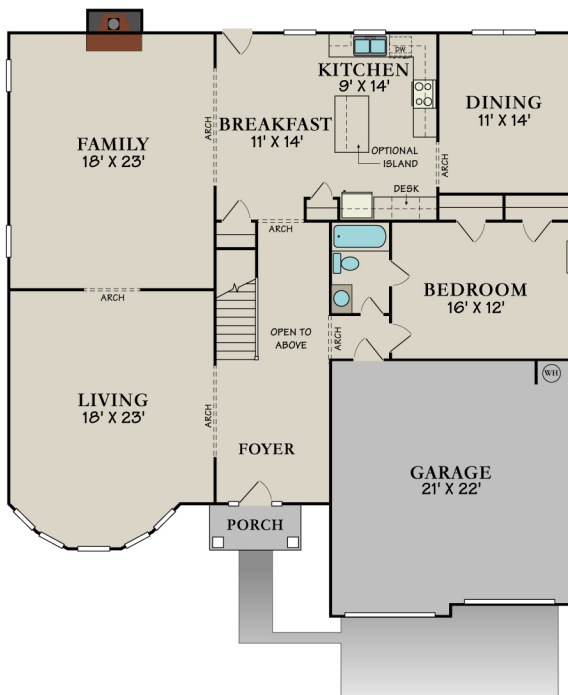

# The Camden "A"

4221 Square Feet

**SILVER CREEK**  
COMMUNITIES

\* These Images are Artist Renderings and Floor Plan Graphics; Actual Construction Materials and Floor Plan May Vary per Elevation. Square Footage & Room Dimensions are Approximate.