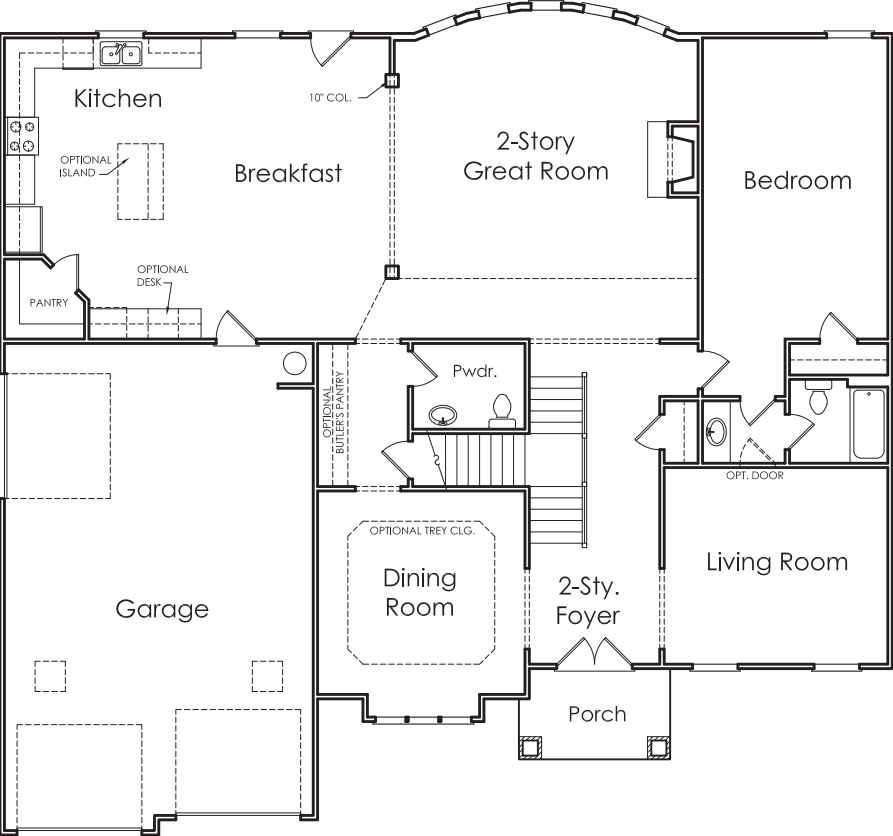

CAMERON

S

5 BEDROOM

4.5 BATH

2 CAR GARAGE

T

APPROXIMATELY
4400 SQUARE FEET

CAMERON

FIRST FLOOR

SECOND FLOOR