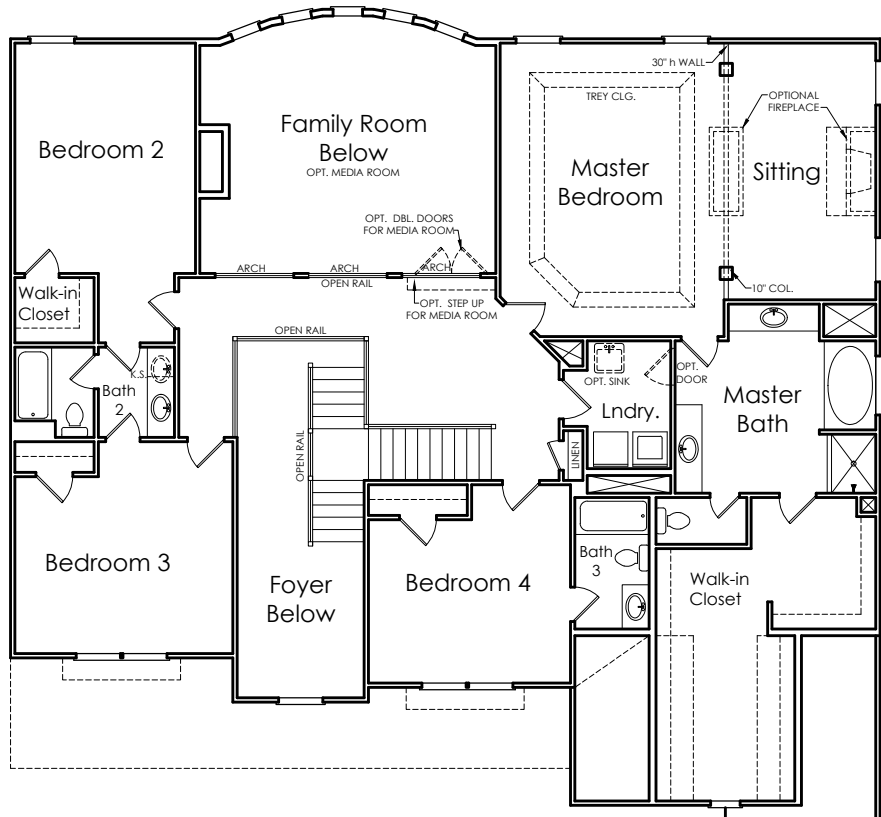

CAMERON

F

APPROXIMATELY
4397 SQUARE FEET

5 BEDROOM

4.5 BATH

2 CAR GARAGE

LEGENDARY
Communities

Floorplans and elevations are artist's concepts and may vary in precise detail from the plan and specifications. Actual Images may not reflect finished product. Actual Construction Materials may vary per elevation. Legendary Communities reserves the right to change prices, plans, dimensions, specifications and features without notice. Single, Double and Triple Car Garages may vary per elevation. Subject to errors, omissions, deletions and availability. **REVISED: 10/11/2012**

Where your
New Home search
ENDS.

CAMERON

FIRST FLOOR

SECOND FLOOR

OPTIONAL LOFT INSTEAD OF BEDROOM