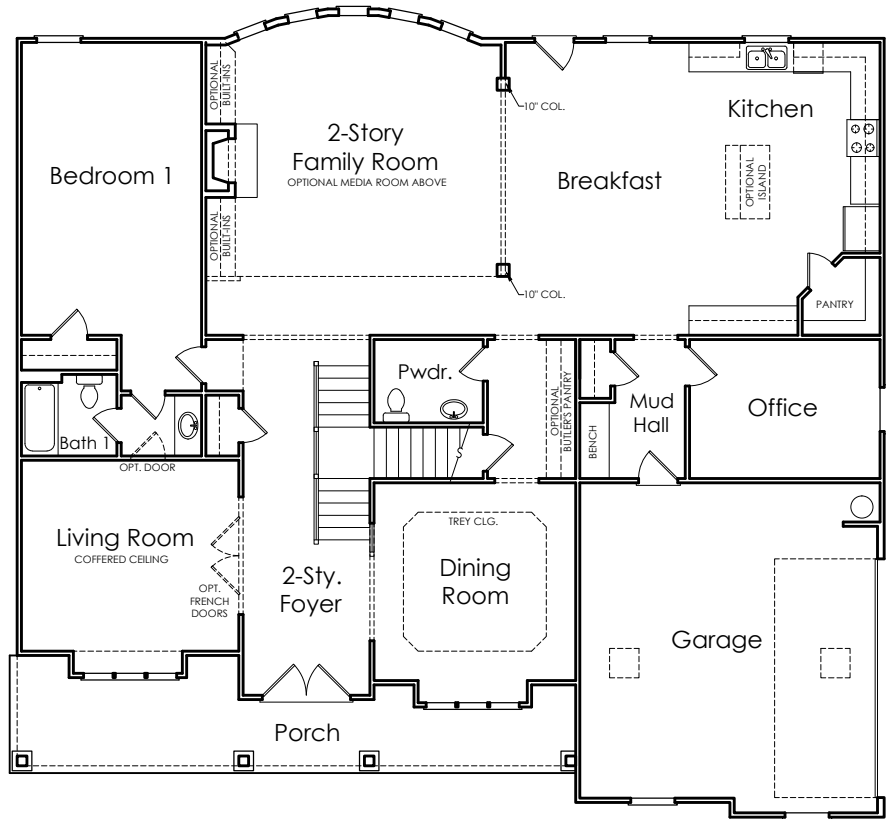

CAMERON

F

APPROXIMATELY
4397 SQUARE FEET

5 BEDROOM

4.5 BATH

2 CAR GARAGE

LEGENDARY
Communities

Floorplans and elevations are artist's concepts and may vary in precise detail from the plan and specifications. Actual Images may not reflect finished product. Actual Construction Materials may vary per elevation. Legendary Communities reserves the right to change prices, plans, dimensions, specifications and features without notice. Single, Double and Triple Car Garages may vary per elevation. Subject to errors, omissions, deletions and availability. **REVISED: 10/11/2012**

Where your
New Home search
ENDS.

CAMERON

FIRST FLOOR

SECOND FLOOR

OPTIONAL LOFT INSTEAD OF BEDROOM