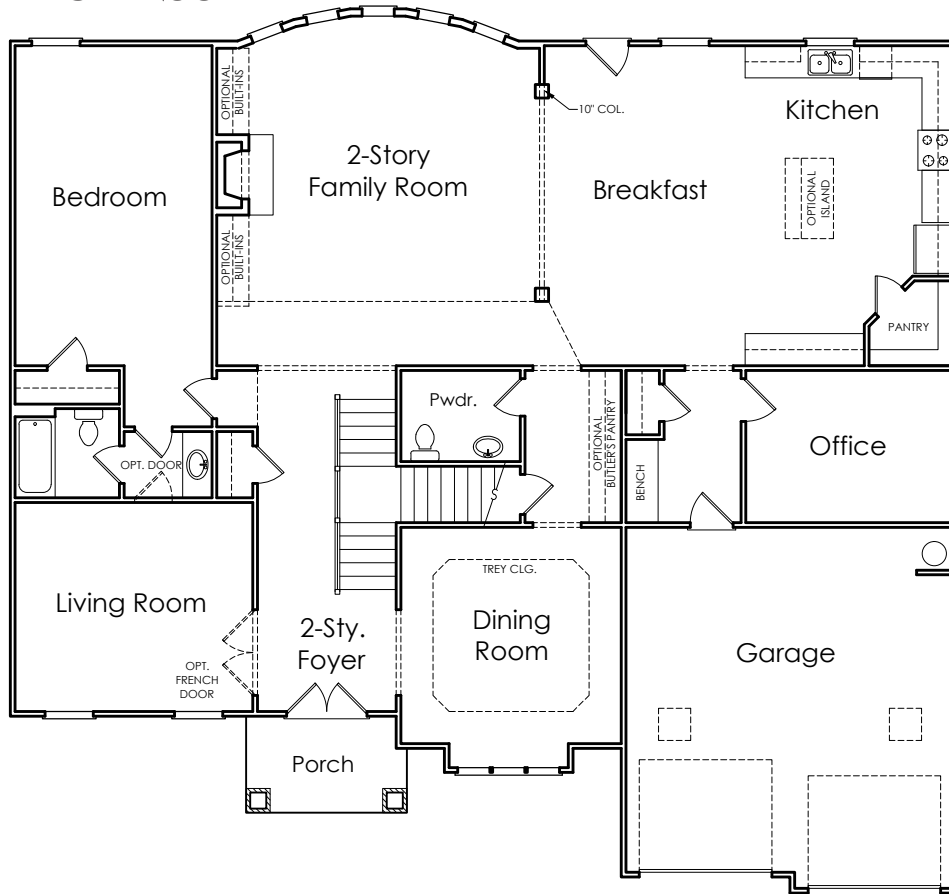

CAMERON

E

APPROXIMATELY
4366 SQUARE FEET

5 BEDROOM

4.5 BATH

2 CAR GARAGE

LEGENDARY
Communities

Floorplans and elevations are artist's concepts and may vary in precise detail from the plan and specifications. Actual Images may not reflect finished product. Actual Construction Materials may vary per elevation. Legendary Communities reserves the right to change prices, plans, dimensions, specifications and features without notice. Single, Double and Triple Car Garages may vary per elevation. Subject to errors, omissions, deletions and availability.

Where your
New Home search
ENDS.

CAMERON

FIRST FLOOR

SECOND FLOOR