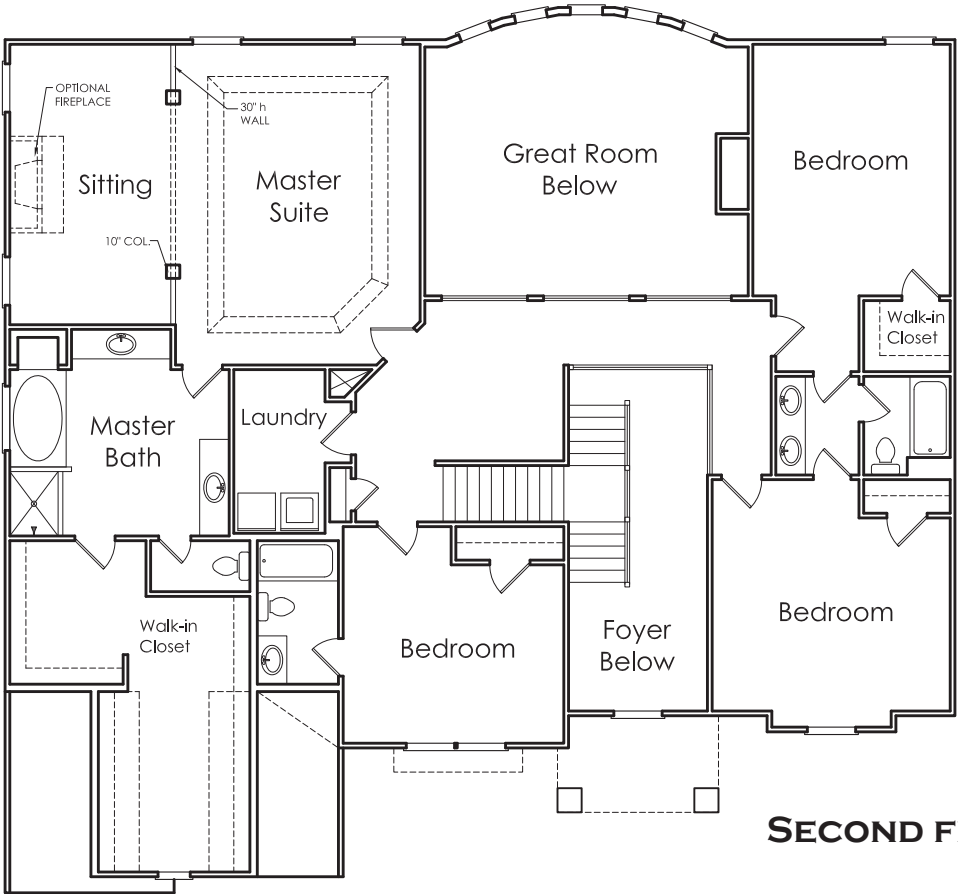

CAMERON

S

5 BEDROOM

4.5 BATH

2 CAR GARAGE

E

APPROXIMATELY
4400 SQUARE FEET

CAMERON

FIRST FLOOR

SECOND FLOOR