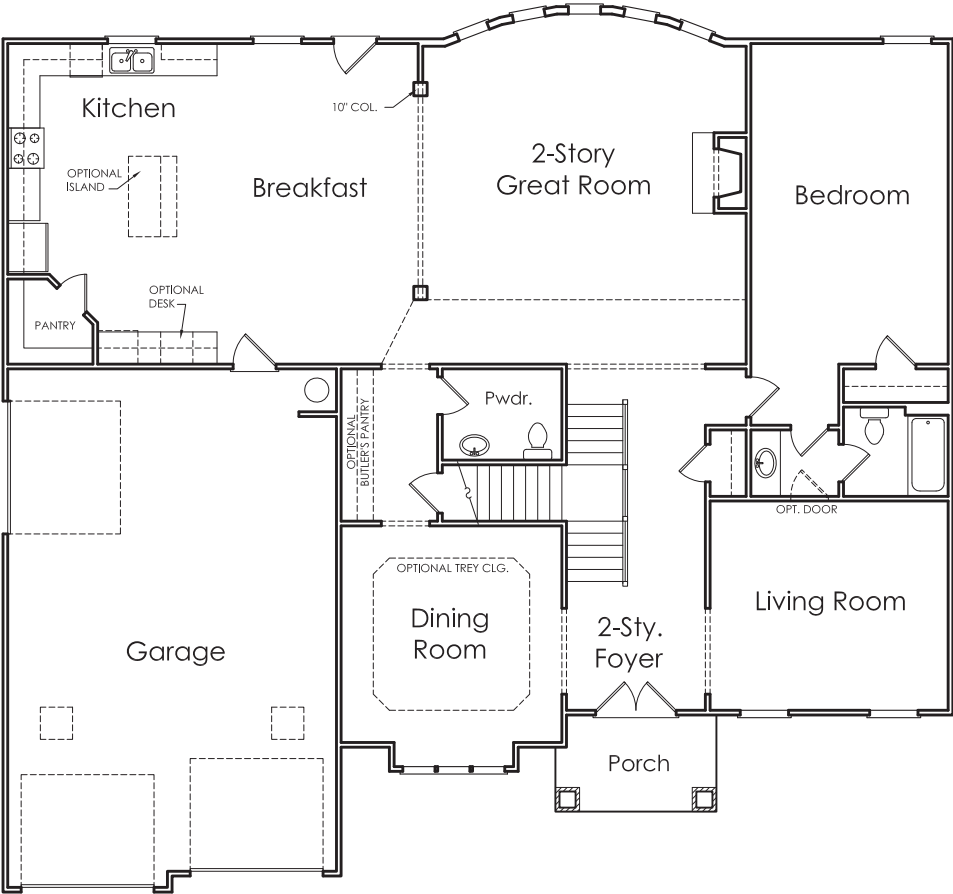

CAMERON

S

5 BEDROOM

4.5 BATH

2 CAR GARAGE

E

APPROXIMATELY
4400 SQUARE FEET

CAMERON

FIRST FLOOR

SECOND FLOOR