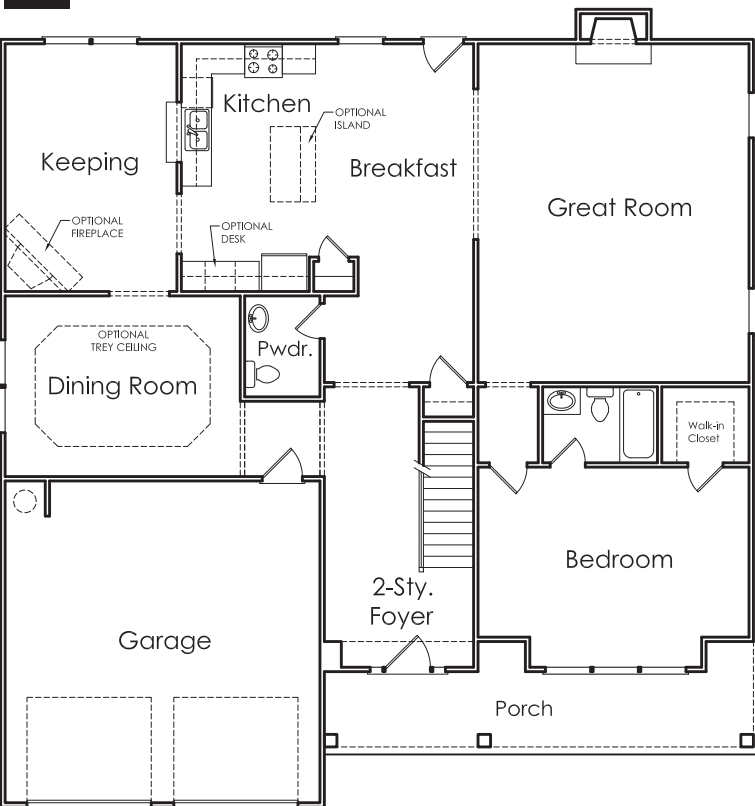

# CALLAWAY

S

5 BEDROOM

4.5 BATH

2 CAR GARAGE

T

APPROXIMATELY  
**4035** SQUARE FEET

## FIRST FLOOR

## SECOND FLOOR