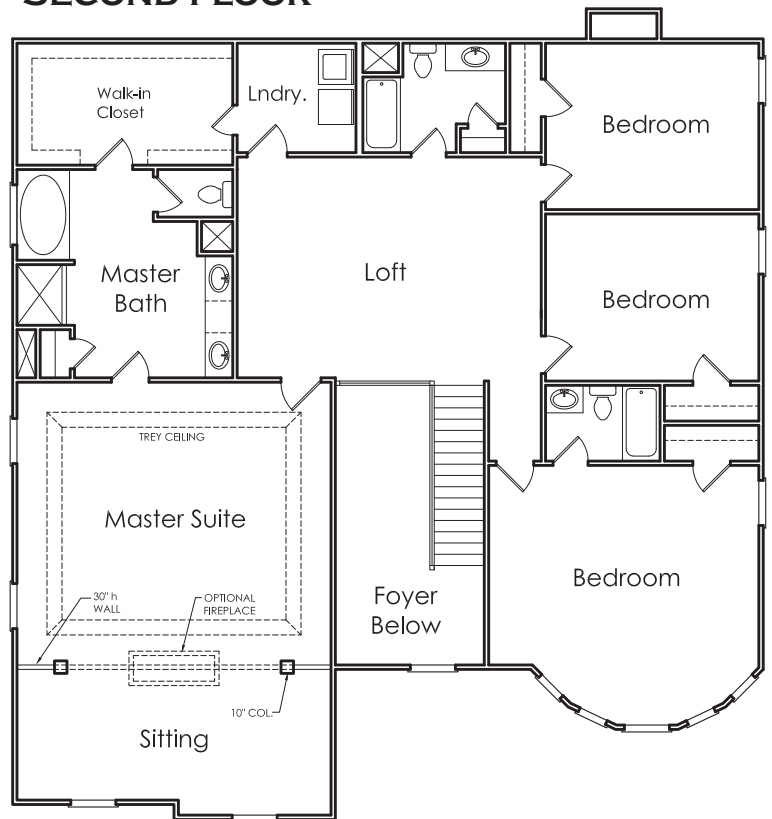

SECOND FLOOR