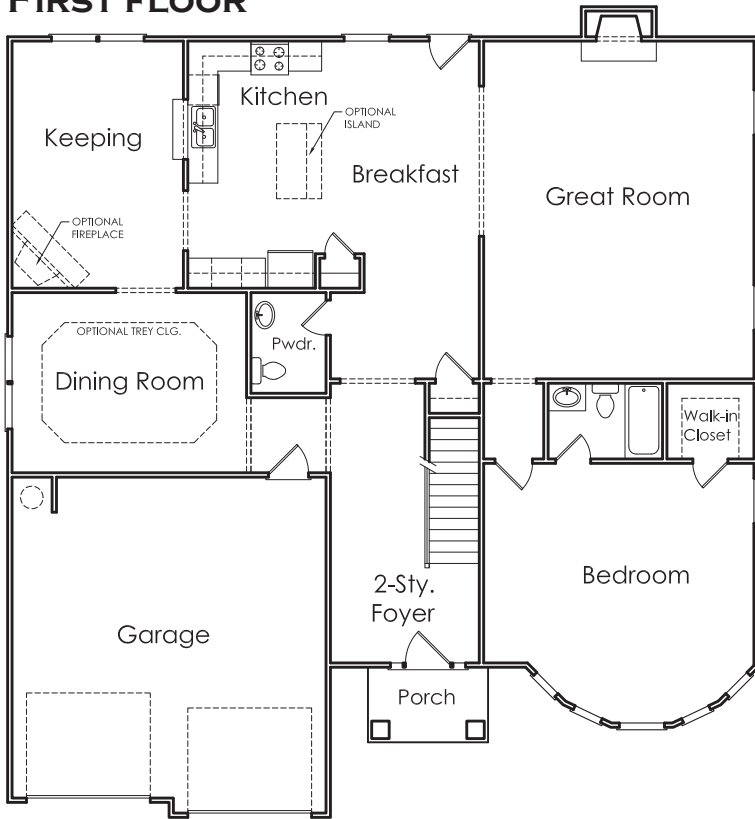

# CALLAWAY

S

5 BEDROOM

4.5 BATH

2 CAR GARAGE

T

APPROXIMATELY  
**4035** SQUARE FEET

## FIRST FLOOR

## SECOND FLOOR