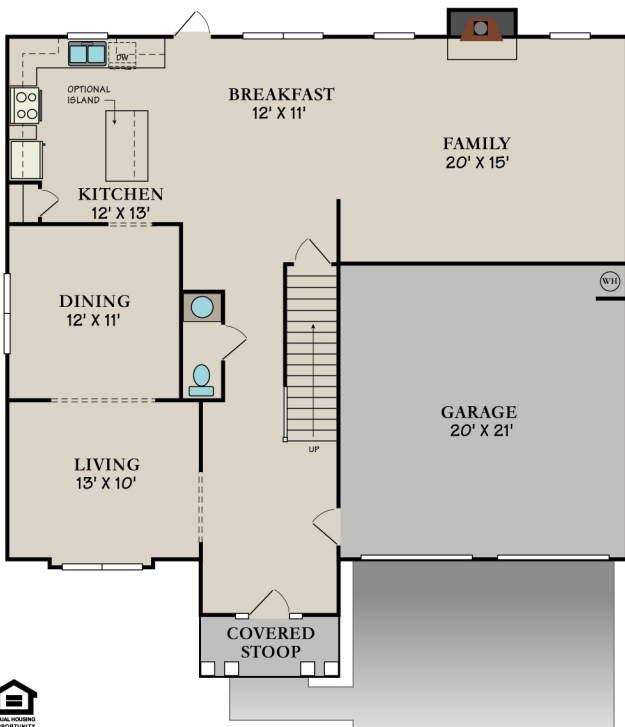

The Brookmont "C"

2916 Square Feet

SILVER CREEK
COMMUNITIES

* These Images are Artist Renderings and Floor Plan Graphics; Actual Construction Materials and Floor Plan May Vary per Elevation. Square Footage & Room Dimensions are Approximate.