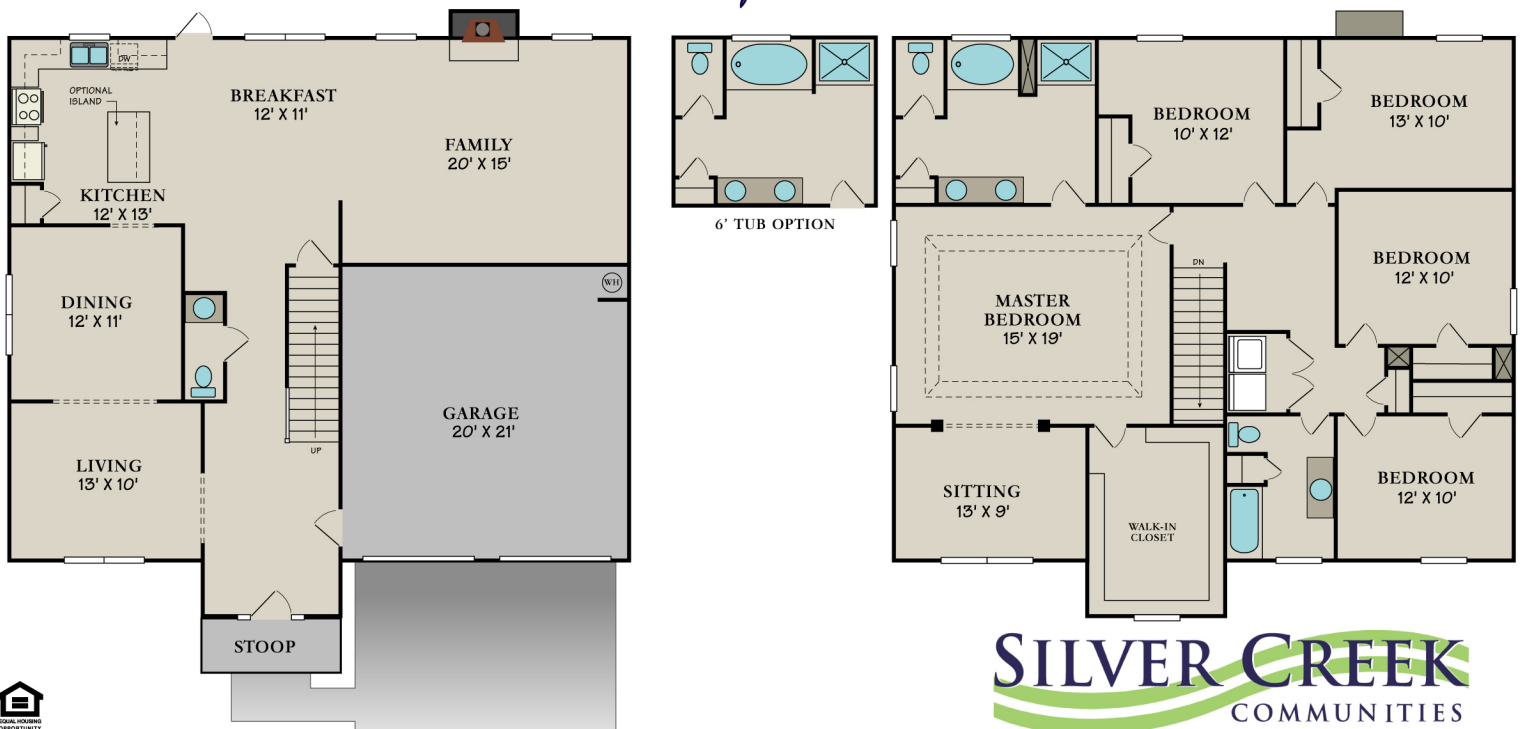

The Brookmont "A"

2916 Square Feet

SILVER CREEK
COMMUNITIES

* These Images are Artist Renderings and Floor Plan Graphics; Actual Construction Materials and Floor Plan May Vary per Elevation. Square Footage & Room Dimensions are Approximate.