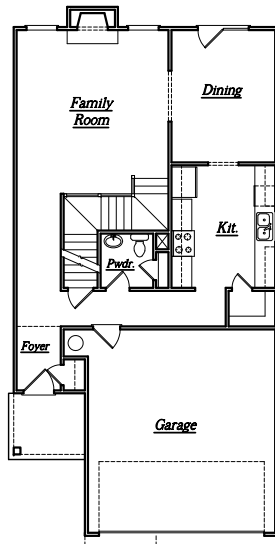

LEGENDARY
Communities

"Tuscany"

"Tuscany"

Square Footage:	
FIRST FLOOR	818
SECOND FLOOR	1,010
TOTAL SQ. FT.	1,928
Floor Plan Specs:	
BEDROOMS	3
BATHS	2 1/2