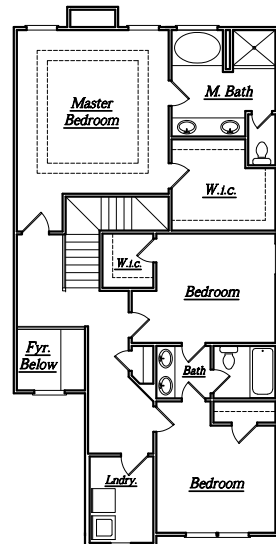

Copyright © 2009 * Floorplans and Elevations are subject to change