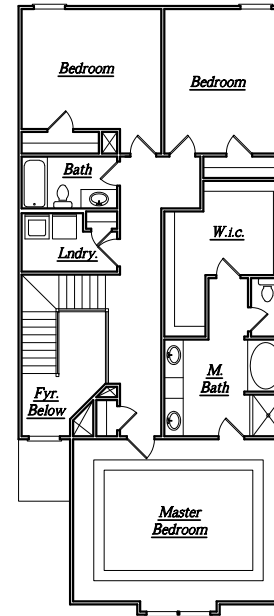

Copyright © 2009 * Floorplans and Elevations are subject to change