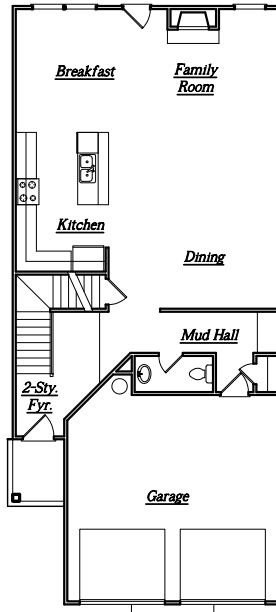

LEGENDARY
Communities

"Timberlake"

"Timberlake"

Square Footage:	
FIRST FLOOR	1,000
SECOND FLOOR	1,314
TOTAL SQ. FT.	2,314
Floor Plan Specs:	
BEDROOMS	3
BATHS	2 1/2