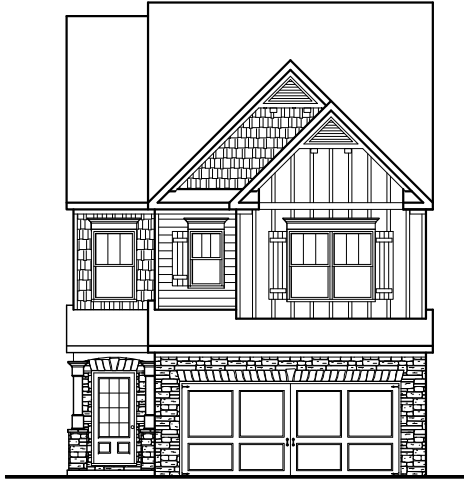

LEGENDARY
Communities

"Jackson"

<i>"Jackson"</i>	
<i>Square Footage:</i>	
FIRST FLOOR	864
SECOND FLOOR	1,103
TOTAL SQ. FT.	1,967
<i>Floor Plan Specs:</i>	
BEDROOMS	3
BATHS	2 1/2