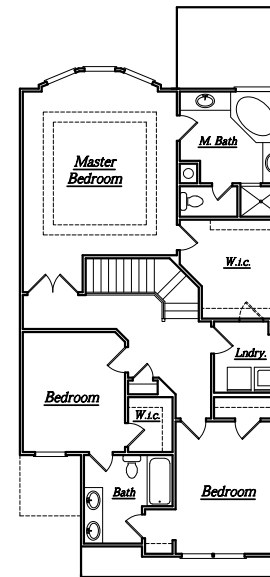

Copyright © 2009 * Floorplans and Elevations are subject to change