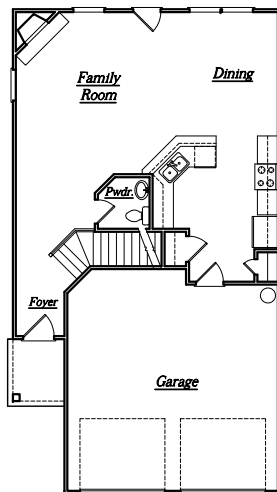

LEGENDARY
Communities

"Hartford"

"Hartford"

<i>Square Footage:</i>	
FIRST FLOOR	708
SECOND FLOOR	973
TOTAL SQ. FT.	1,681
<i>Floor Plan Specs:</i>	
BEDROOMS	3
BATHS	2 1/2