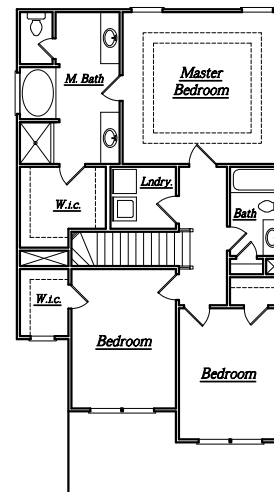

Copyright © 2009 * Floorplans and Elevations are subject to change