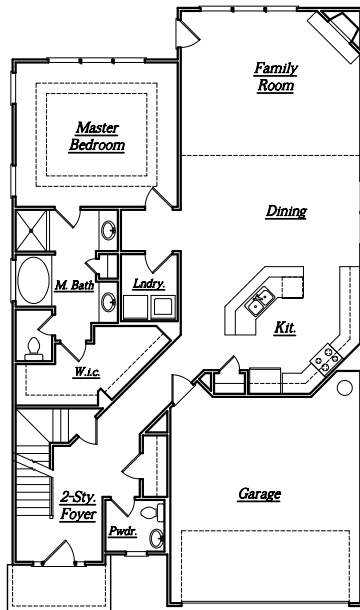

LEGENDARY
Communities

"Ellington"

<i>"Ellington"</i>	
<i>Square Footage:</i>	
FIRST FLOOR	1,434
SECOND FLOOR	1,021
TOTAL SQ. FT.	2,455
<i>Floor Plan Specs:</i>	
BEDROOMS	4
BATHS	3 1/2