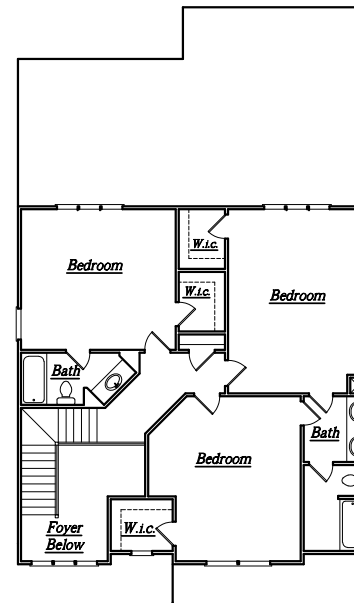

Copyright © 2009 * Floorplans and Elevations are subject to change