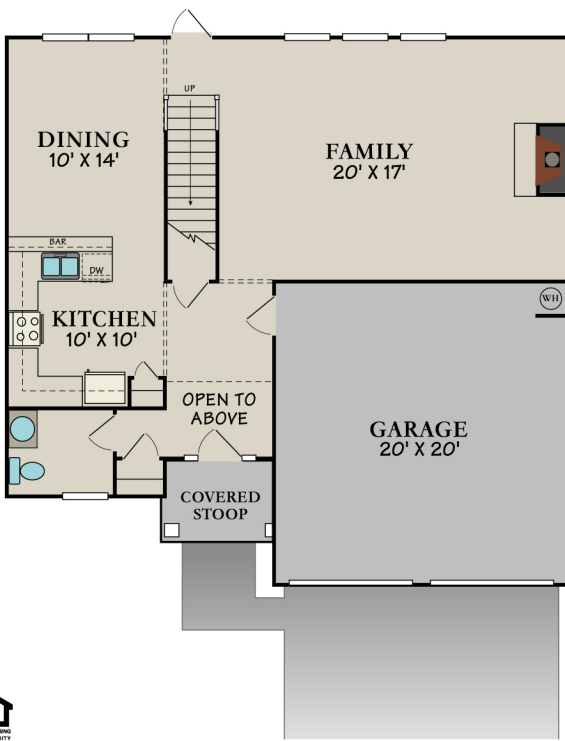

The Briarcliff "D"

2002 Square Feet

SILVER CREEK
COMMUNITIES

* These Images are Artist Renderings and Floor Plan Graphics; Actual Construction Materials and Floor Plan May Vary per Elevation. Square Footage & Room Dimensions are Approximate.