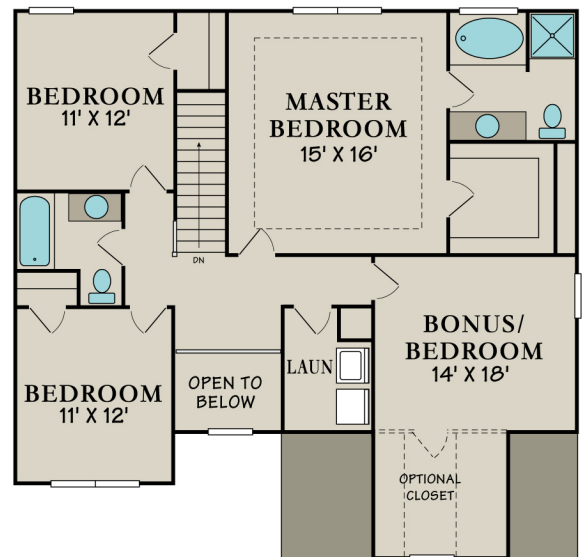

The Briarcliff "D"

2002 Square Feet

SILVER CREEK
COMMUNITIES

* These Images are Artist Renderings and Floor Plan Graphics; Actual Construction Materials and Floor Plan May Vary per Elevation. Square Footage & Room Dimensions are Approximate.