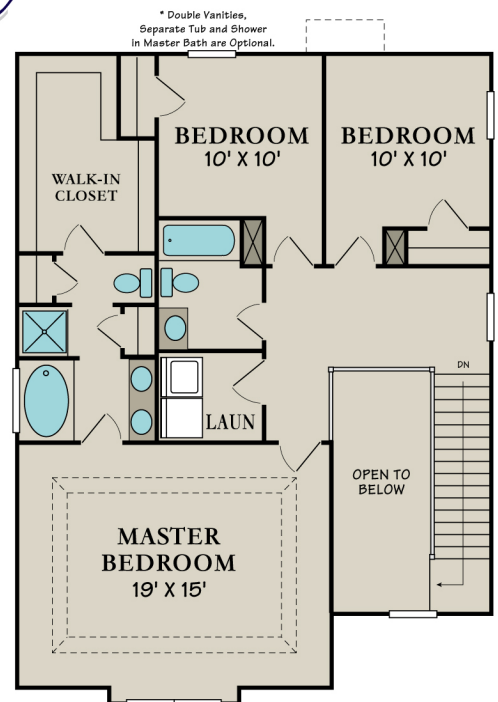

The Briarcliff
Cottage Series
1920 Square Feet

SILVER CREEK
COMMUNITIES

* These Images are Artist Renderings and Floor Plan Graphics; Actual Construction Materials and Floor Plan May Vary per Elevation. Square Footage & Room Dimensions are Approximate.