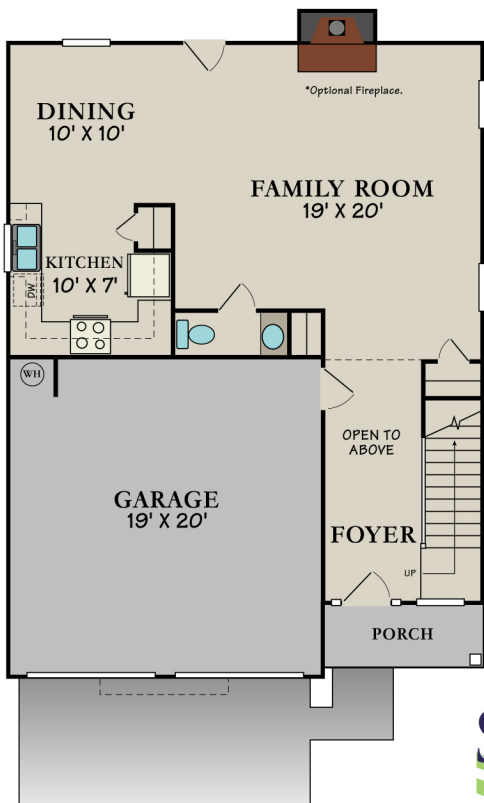

The Briarcliff
Cottage Series
1920 Square Feet

SILVER CREEK
COMMUNITIES

* These Images are Artist Renderings and Floor Plan Graphics; Actual Construction Materials and Floor Plan May Vary per Elevation. Square Footage & Room Dimensions are Approximate.