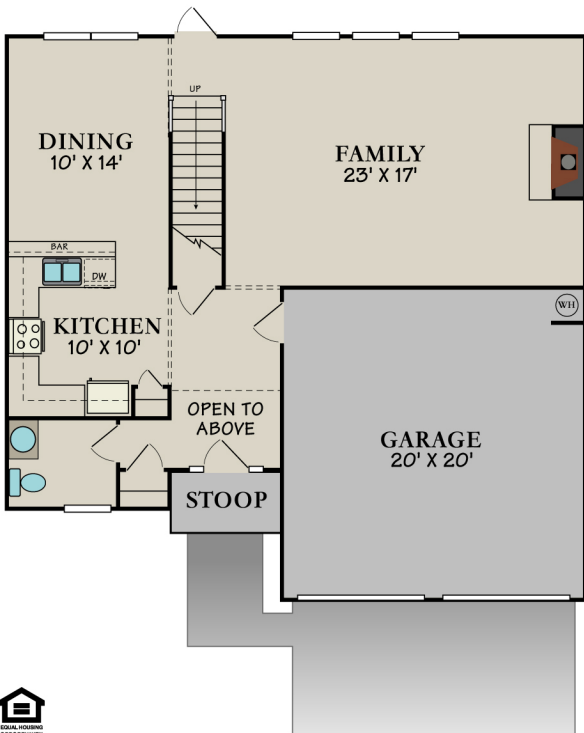

The Briarcliff "A"

2067 Square Feet

SILVER CREEK
COMMUNITIES

* These Images are Artist Renderings and Floor Plan Graphics; Actual Construction Materials and Floor Plan May Vary per Elevation. Square Footage & Room Dimensions are Approximate.