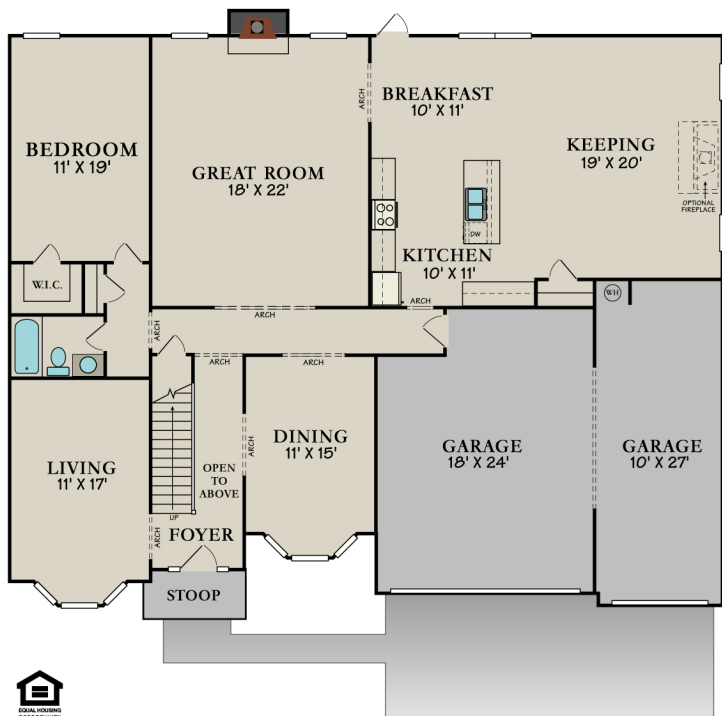

The Brentwood "3 G2"

4811 Square Feet

SILVER CREEK
COMMUNITIES

* These Images are Artist Renderings and Floor Plan Graphics; Actual Construction Materials and Floor Plan May Vary per Elevation. Square Footage & Room Dimensions are Approximate.