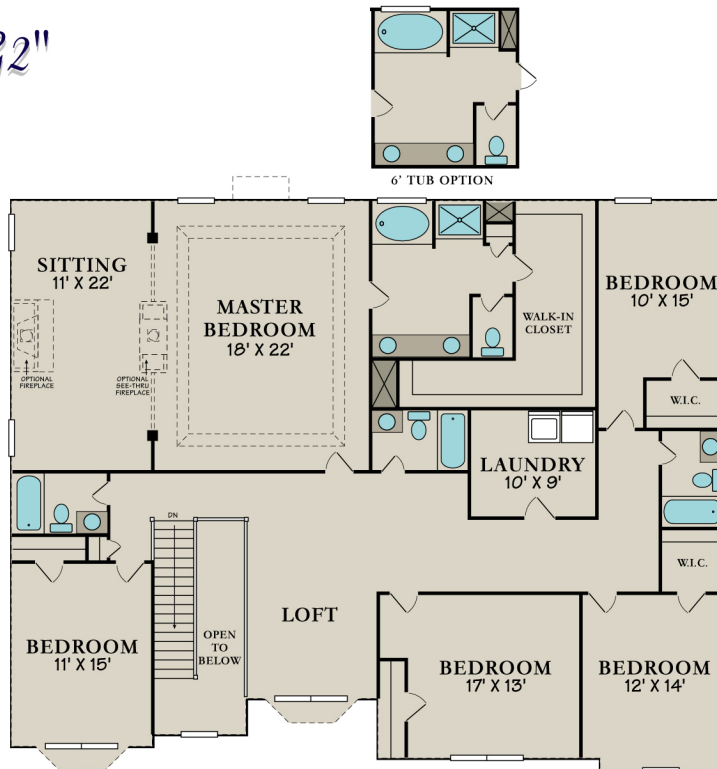

The Brentwood "3 G2"

4811 Square Feet

SILVER CREEK
COMMUNITIES

* These Images are Artist Renderings and Floor Plan Graphics; Actual Construction Materials and Floor Plan May Vary per Elevation. Square Footage & Room Dimensions are Approximate.