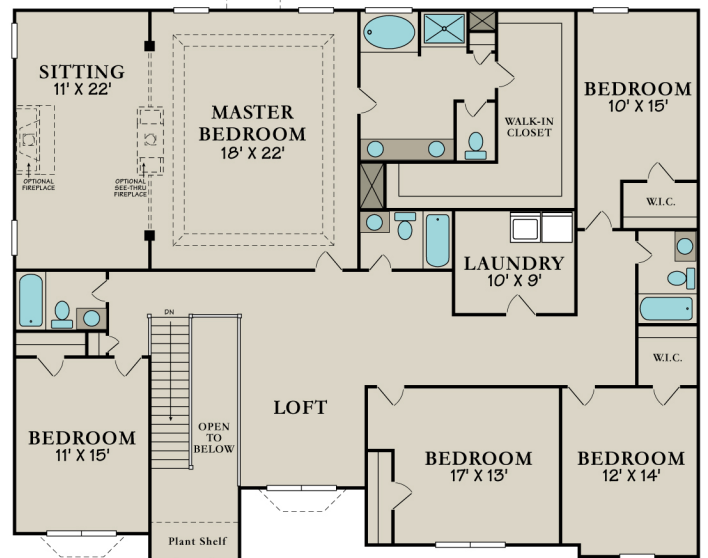

*The Brentwood "3 G2s"*  
4811 Square Feet

**SILVER CREEK**  
COMMUNITIES

\* These Images are Artist Renderings and Floor Plan Graphics; Actual Construction Materials and Floor Plan May Vary per Elevation. Square Footage & Room Dimensions are Approximate.