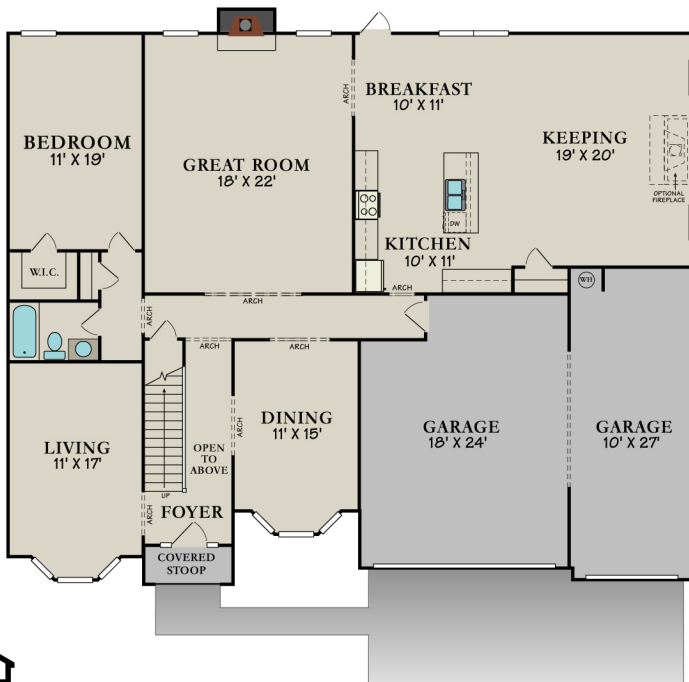

*The Brentwood "3 G2s"*  
4811 Square Feet

**SILVER CREEK**  
COMMUNITIES

\* These Images are Artist Renderings and Floor Plan Graphics; Actual Construction Materials and Floor Plan May Vary per Elevation. Square Footage & Room Dimensions are Approximate.