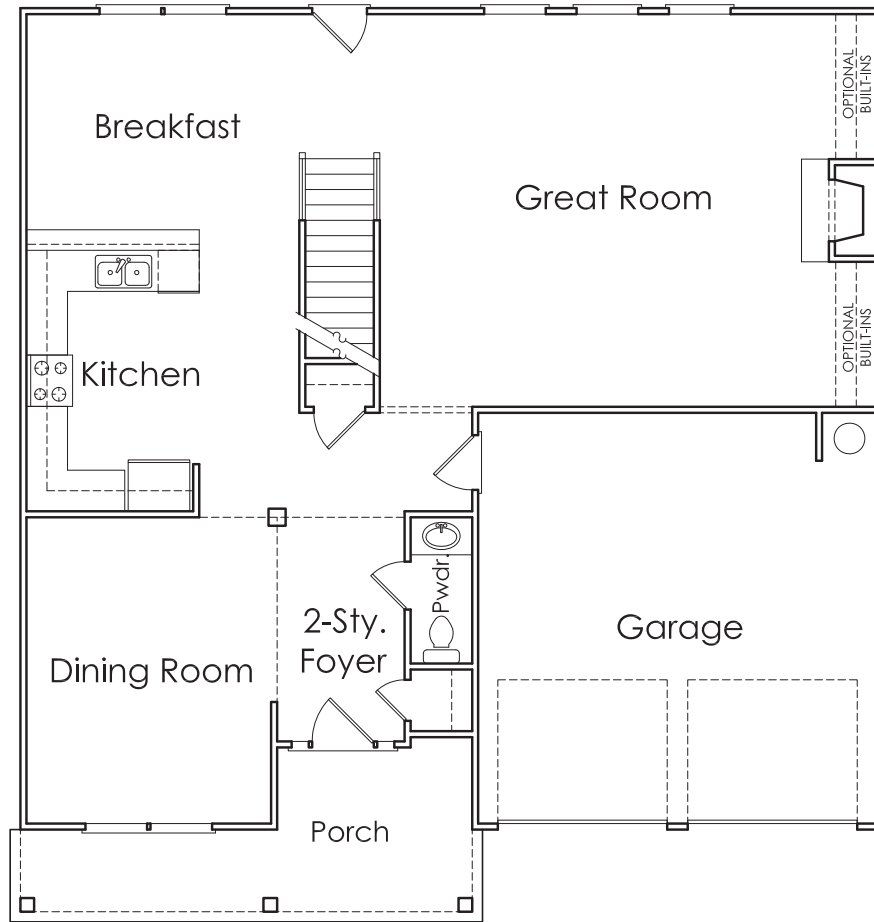

BRADFORD

P

4 BEDROOM

2.5 BATH

2 CAR GARAGE

R

APPROXIMATELY
2733 SQUARE FEET

BRADFORD

FIRST FLOOR

SECOND FLOOR