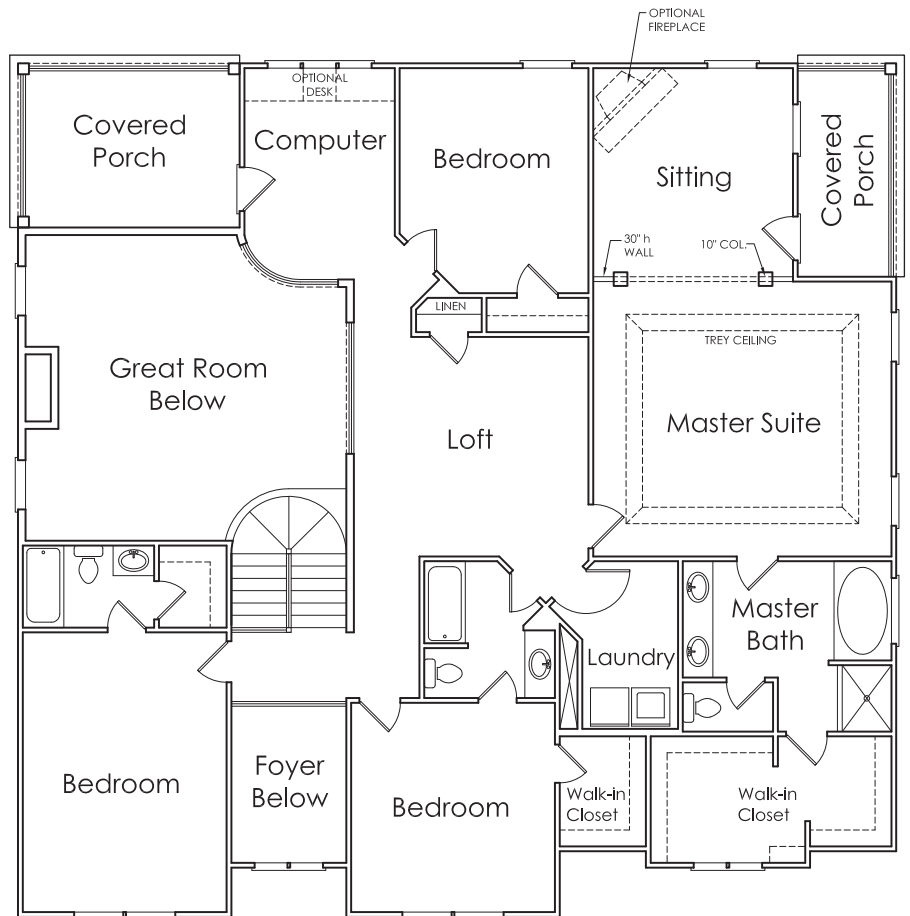

# BLOOMFIELD

A

APPROXIMATELY  
**3983**  
SQUARE FEET

5 BEDROOM

4.5 BATH

2 CAR GARAGE

S

T

# BLOOMFIELD

**FIRST FLOOR**

**SECOND FLOOR**