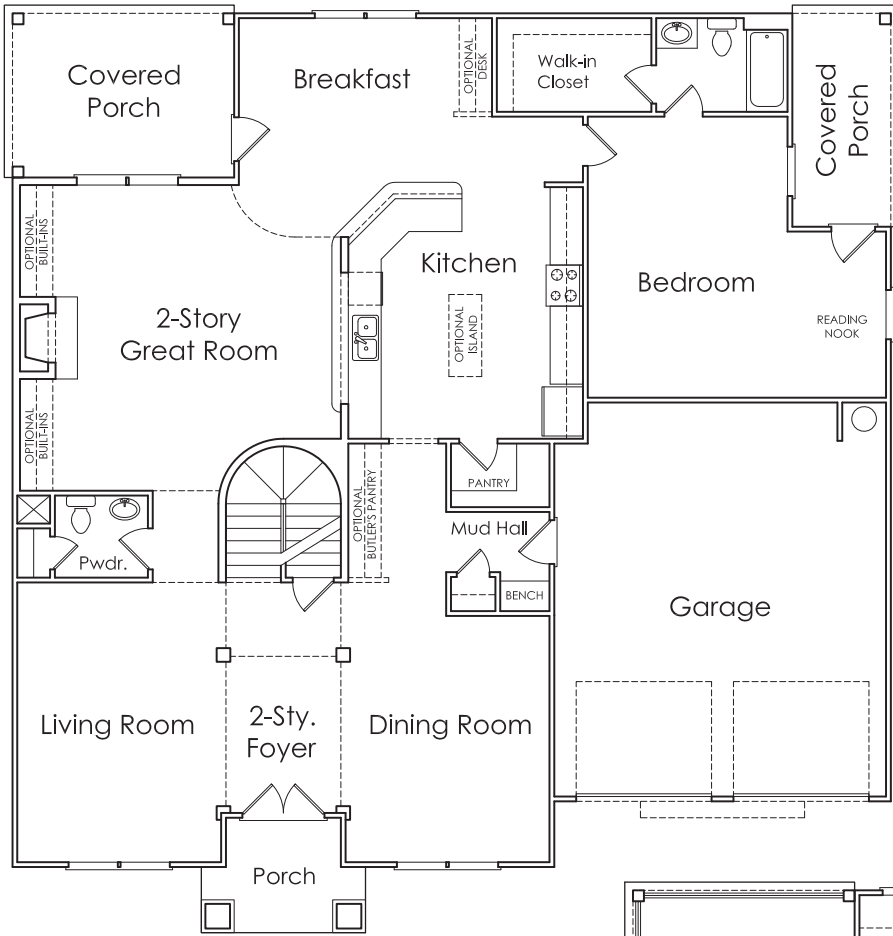

# BLOOMFIELD

A

APPROXIMATELY  
**3983**  
SQUARE FEET

5 BEDROOM

4.5 BATH

2 CAR GARAGE

S

T

# BLOOMFIELD

**FIRST FLOOR**

**SECOND FLOOR**