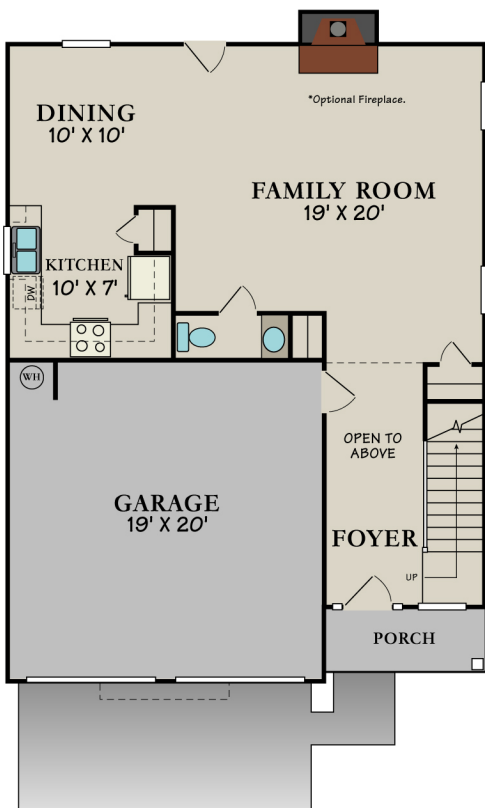

The Berkleigh

1920 Square Feet

SILVER CREEK
COMMUNITIES

* These Images are Artist Renderings and Floor Plan Graphics; Actual Construction Materials and Floor Plan May Vary per Elevation. Square Footage & Room Dimensions are Approximate.