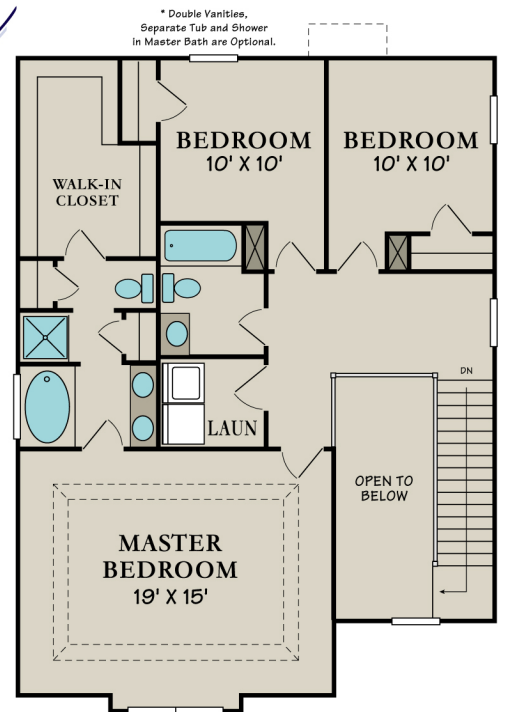

The Berkleigh

1920 Square Feet

SILVER CREEK
COMMUNITIES

* These Images are Artist Renderings and Floor Plan Graphics; Actual Construction Materials and Floor Plan May Vary per Elevation. Square Footage & Room Dimensions are Approximate.