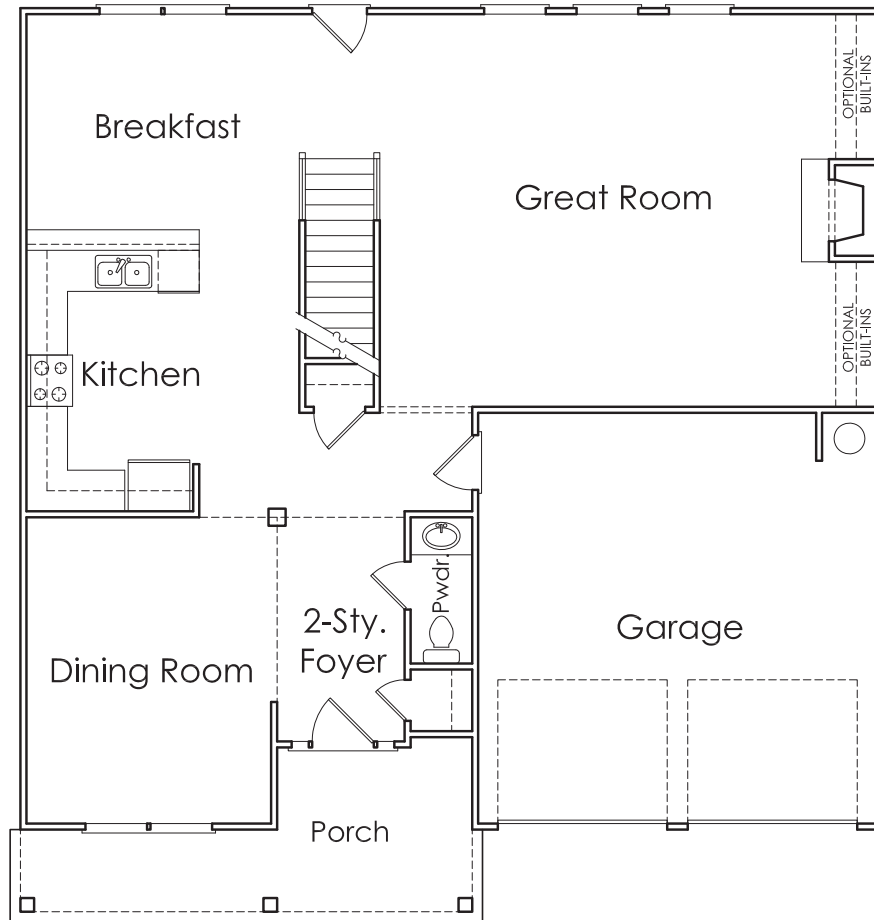

# BRADFORD

S

4 BEDROOM

2.5 BATH

2 CAR GARAGE

T

APPROXIMATELY  
**2733** SQUARE FEET

## FIRST FLOOR

## SECOND FLOOR