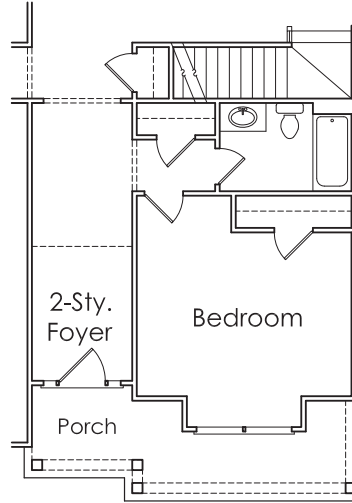

AVONDALE

P

4 BEDROOM

2.5 BATH

2 CAR GARAGE

R

APPROXIMATELY
3149 SQUARE FEET

AVONDALE

FIRST FLOOR

OPTIONAL BEDROOM

SECOND FLOOR