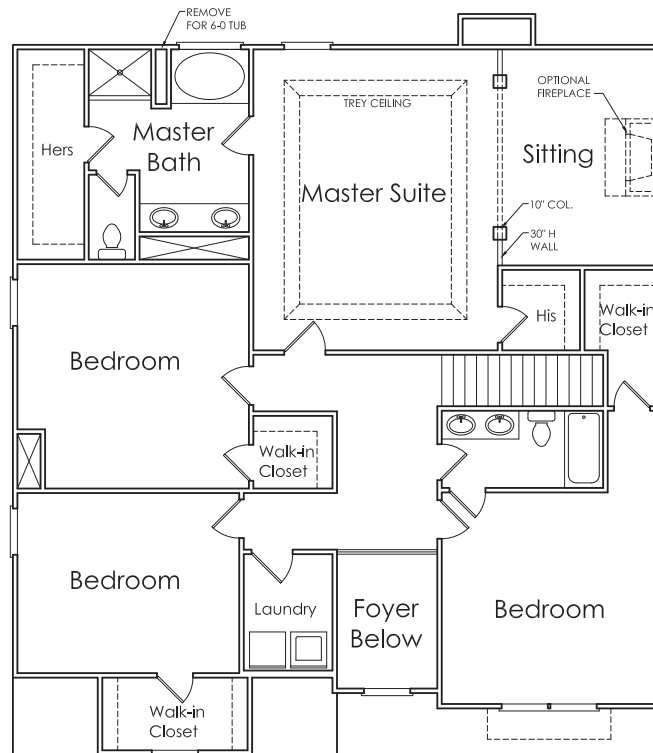

AVONDALE

P

4 BEDROOM

2.5 BATH

2 CAR GARAGE

R

APPROXIMATELY
3149 SQUARE FEET

AVONDALE

FIRST FLOOR

OPTIONAL BEDROOM

SECOND FLOOR