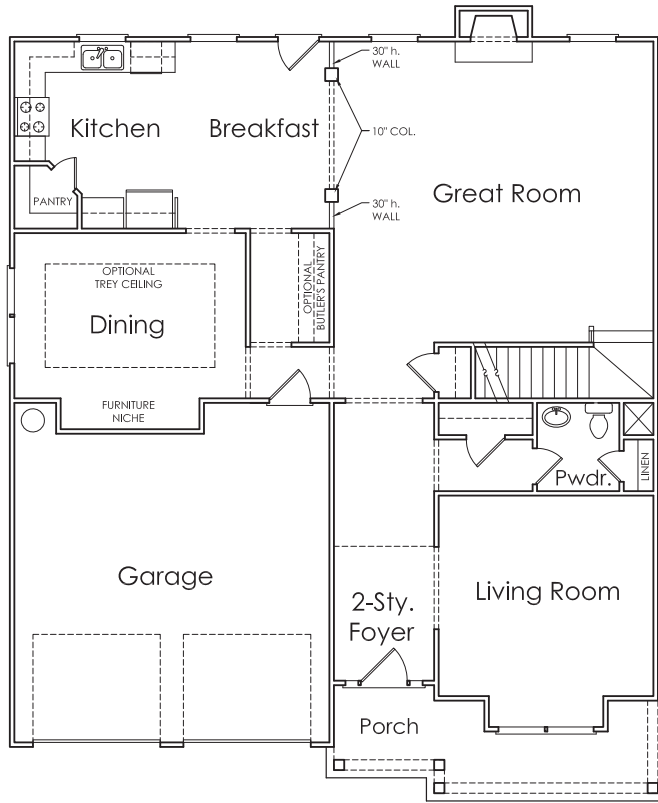

AVONDALE

P

4 BEDROOM

2.5 BATH

2 CAR GARAGE

R

APPROXIMATELY
3149 SQUARE FEET

AVONDALE

FIRST FLOOR

OPTIONAL BEDROOM

SECOND FLOOR