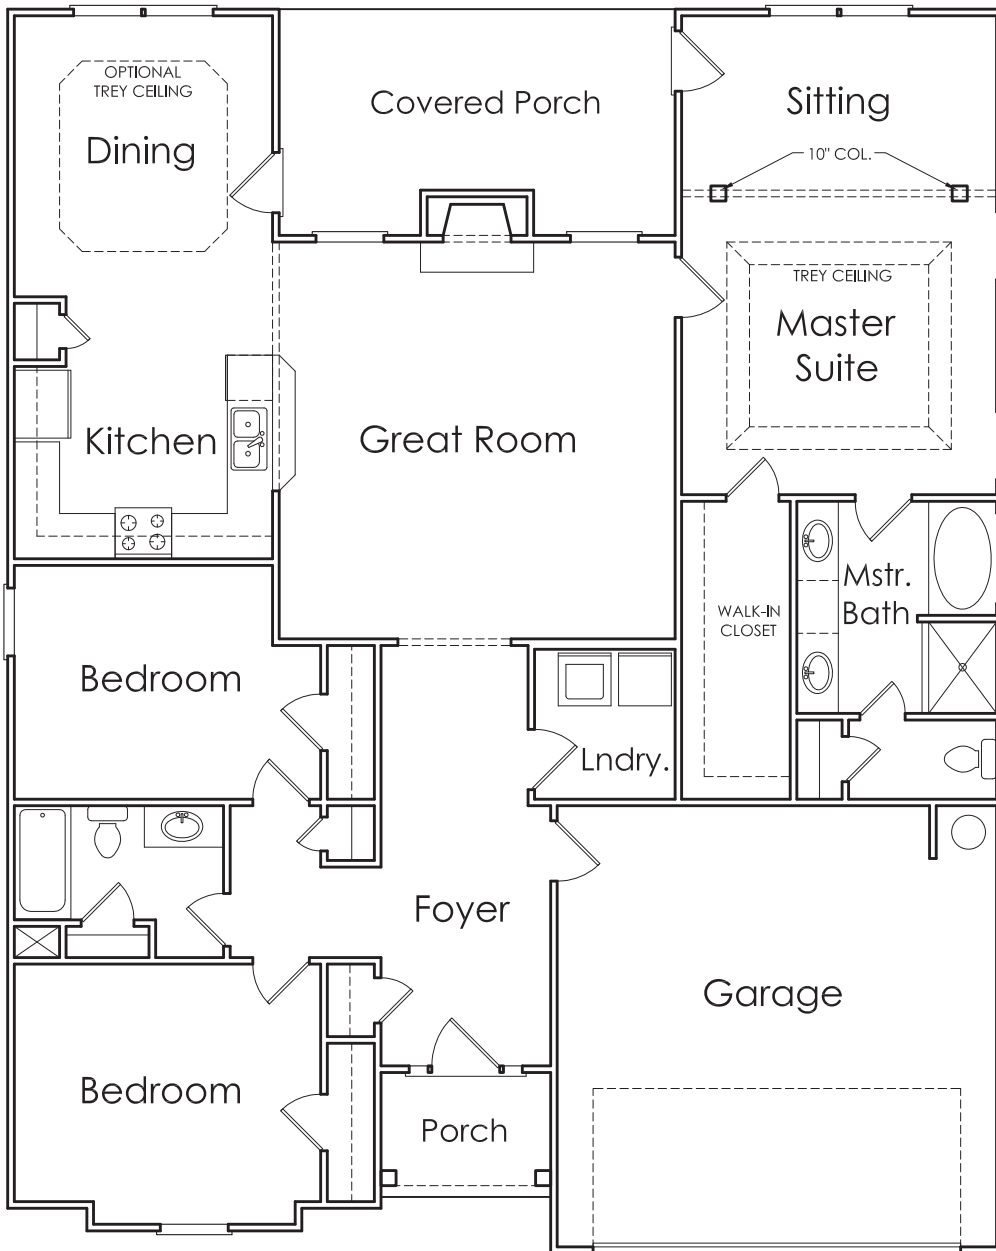

# ASPEN

P

3 BEDROOM

2 BATH

2 CAR GARAGE

R

APPROXIMATELY  
**1802** SQUARE FEET

# ASPEN

**FIRST FLOOR (ON SLAB)**

**FIRST FLOOR (ON BASEMENT)**