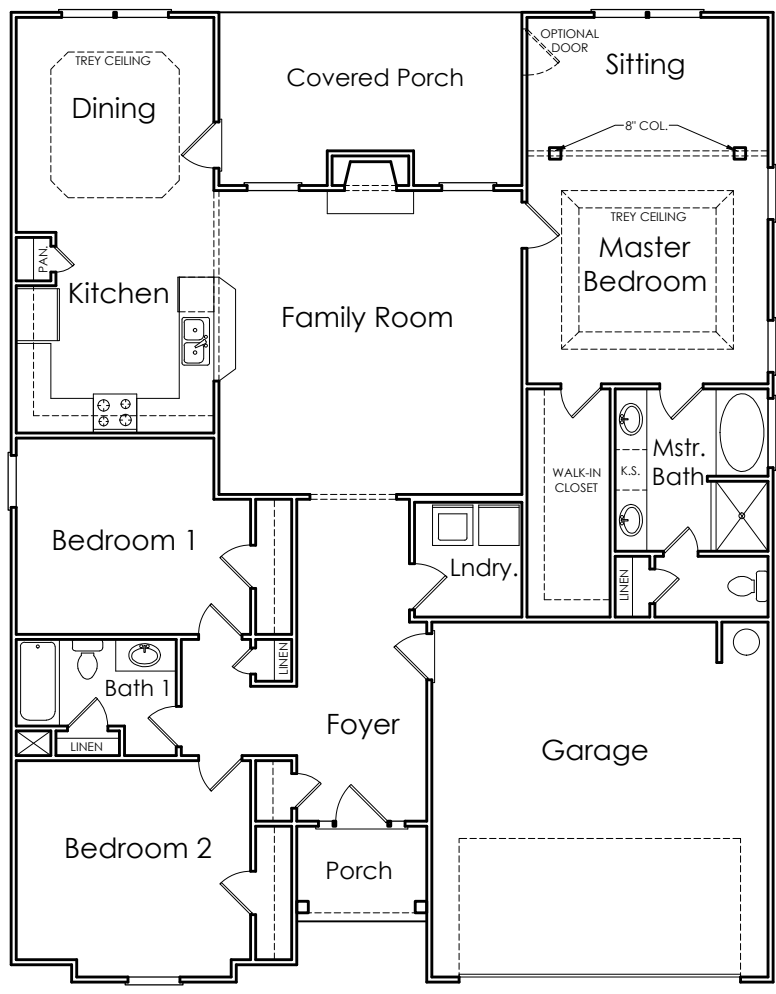

ASPEN

A

APPROXIMATELY
1802 SQUARE FEET

3 BEDROOM

2 BATH

2 CAR GARAGE

ASPEN

OPTIONAL SUNROOM
INSTEAD OF COVERED
PORCH

FIRST FLOOR (ON SLAB)

FIRST FLOOR (ON BASEMENT)