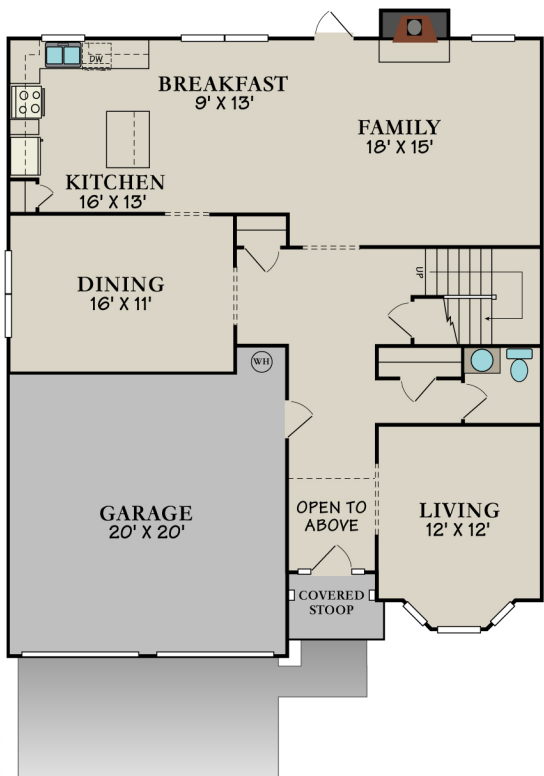

The Ashworth "B"

2638 Square Feet

SILVER CREEK
COMMUNITIES

* These Images are Artist Renderings and Floor Plan Graphics; Actual Construction Materials and Floor Plan May Vary per Elevation. Square Footage & Room Dimensions are Approximate.