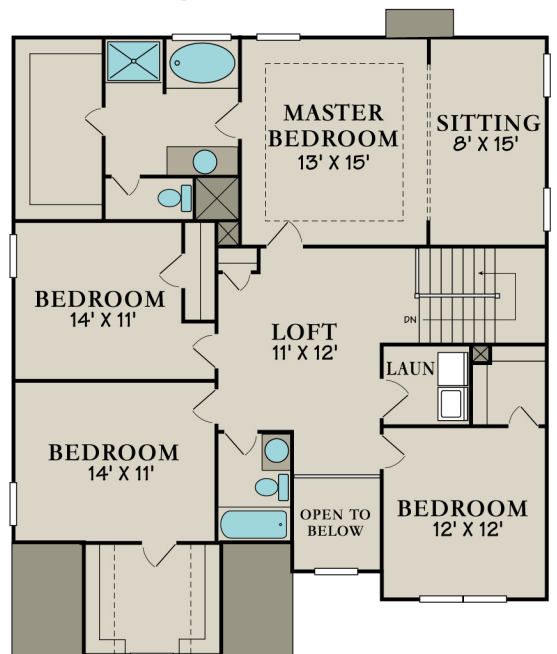

The Ashworth "B"

2638 Square Feet

SILVER CREEK
COMMUNITIES

* These Images are Artist Renderings and Floor Plan Graphics; Actual Construction Materials and Floor Plan May Vary per Elevation. Square Footage & Room Dimensions are Approximate.