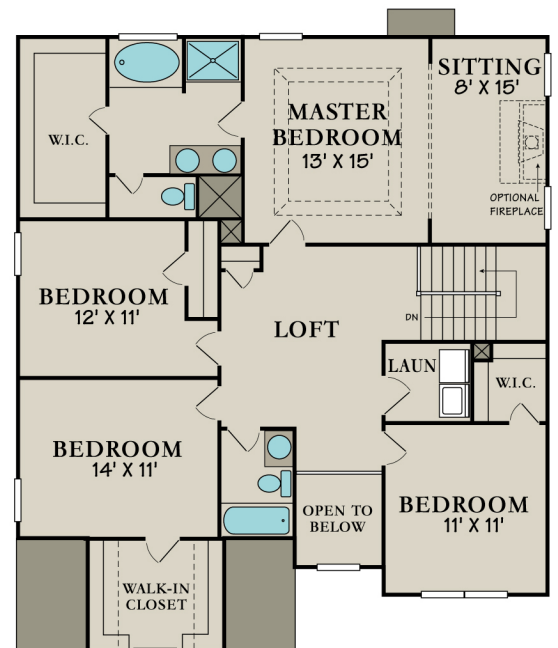

The Ashworth "A"

2706 Square Feet

SILVER CREEK
COMMUNITIES

* These Images are Artist Renderings and Floor Plan Graphics; Actual Construction Materials and Floor Plan May Vary per Elevation. Square Footage & Room Dimensions are Approximate.