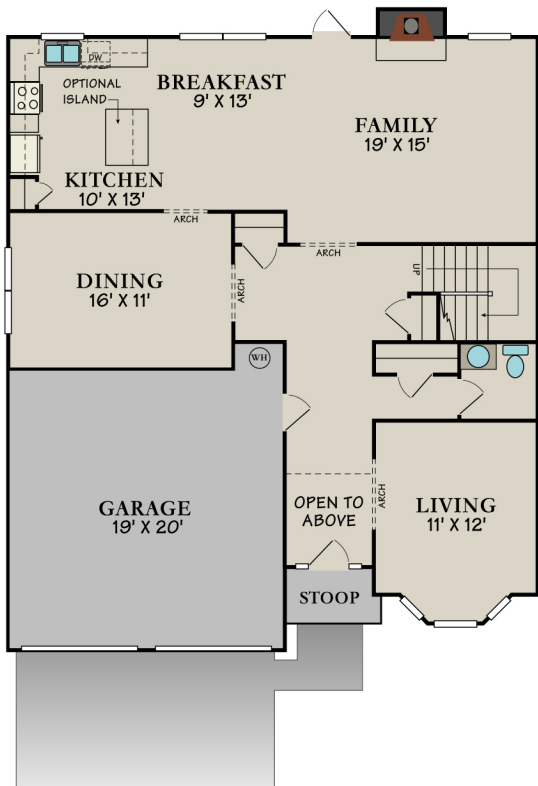

The Ashworth "A"

2706 Square Feet

SILVER CREEK
COMMUNITIES

* These Images are Artist Renderings and Floor Plan Graphics; Actual Construction Materials and Floor Plan May Vary per Elevation. Square Footage & Room Dimensions are Approximate.