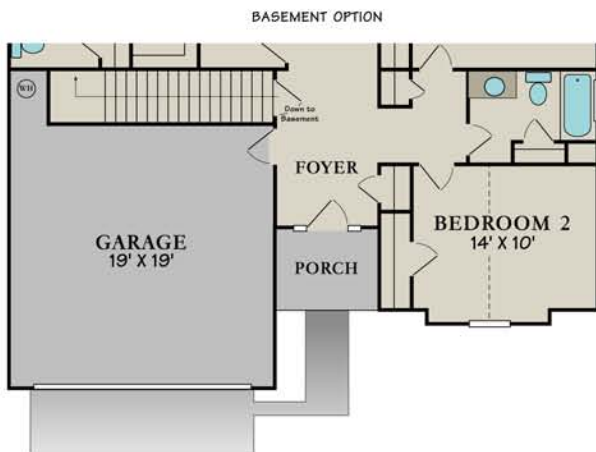

The Ansley "B"
 1768 Square Feet

SILVER CREEK
 COMMUNITIES

* These Images are Artist Renderings and Floor Plan Graphics; Actual Construction Materials and Floor Plan May Vary per Elevation. Square Footage & Room Dimensions are Approximate.