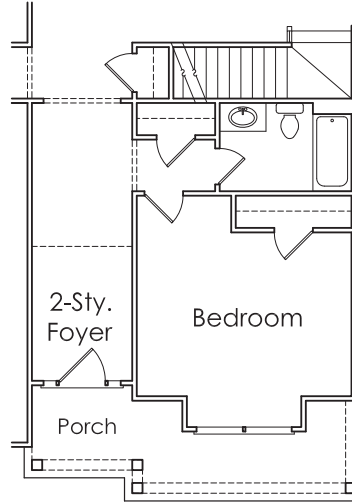

# AVONDALE

S

4 BEDROOM

2.5 BATH

2 CAR GARAGE

T

APPROXIMATELY  
**3149** SQUARE FEET

## FIRST FLOOR

## OPTIONAL BEDROOM

## SECOND FLOOR