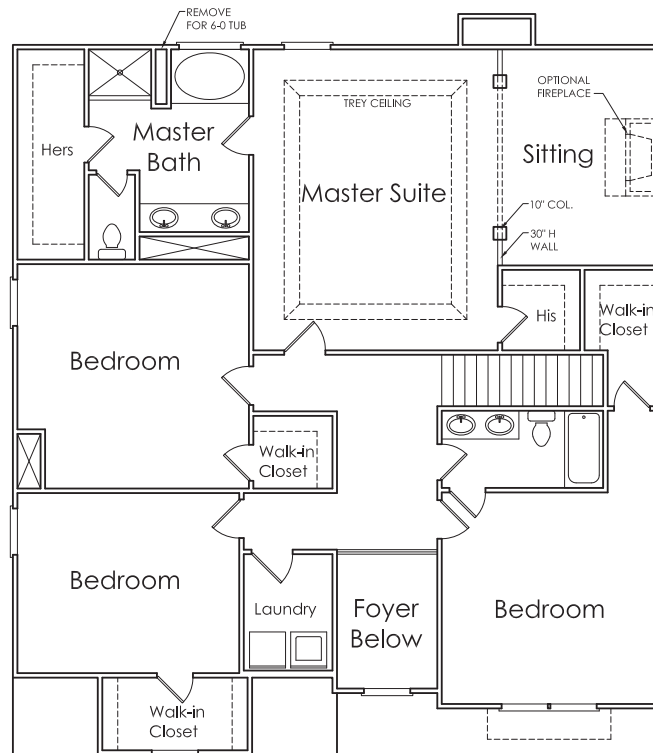

# AVONDALE

S

4 BEDROOM

2.5 BATH

2 CAR GARAGE

T

APPROXIMATELY  
**3149** SQUARE FEET

## FIRST FLOOR

## OPTIONAL BEDROOM

## SECOND FLOOR