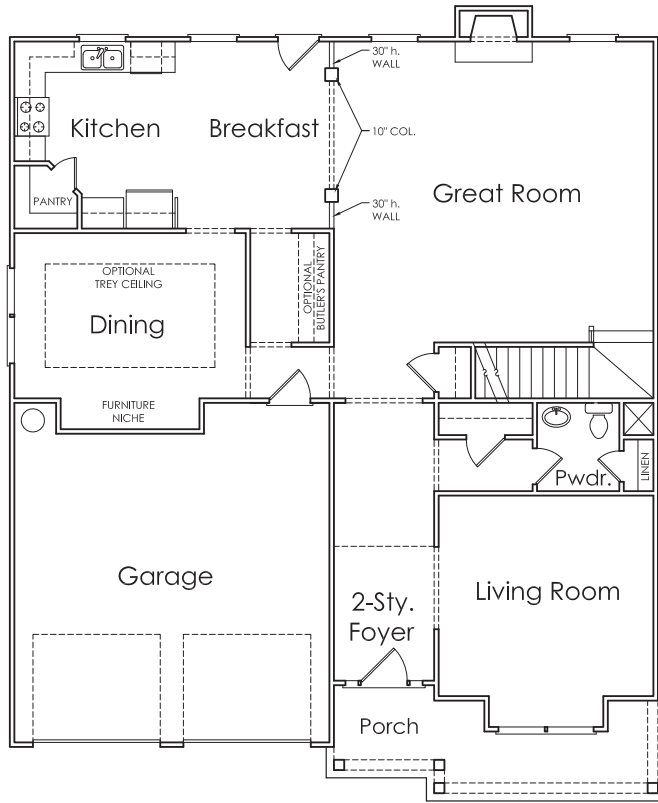

# AVONDALE

S

4 BEDROOM

2.5 BATH

2 CAR GARAGE

T

APPROXIMATELY  
**3149** SQUARE FEET

## FIRST FLOOR

## OPTIONAL BEDROOM

## SECOND FLOOR