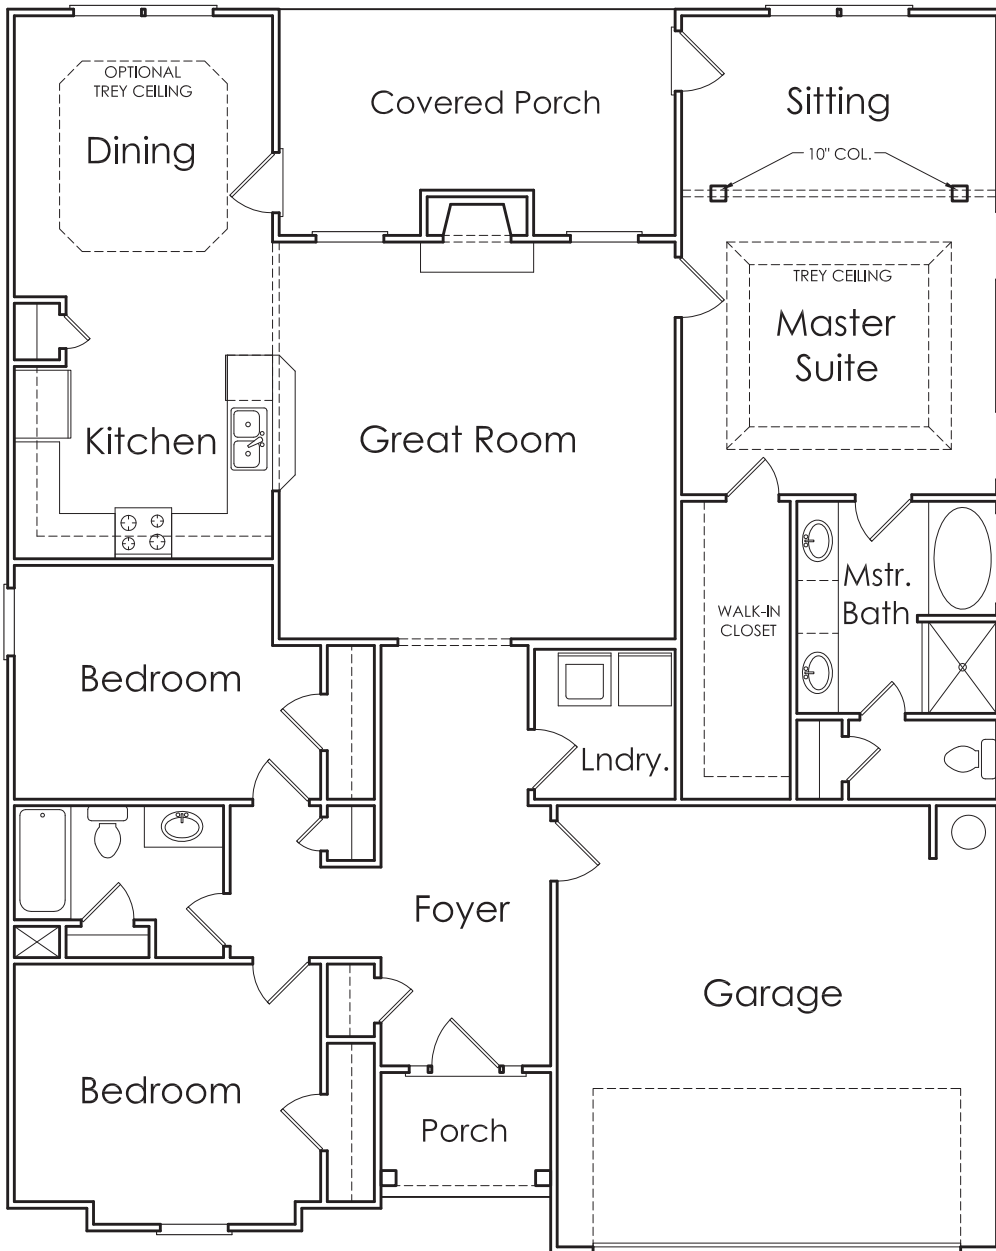

ASPEN

S

APPROXIMATELY
1802 SQUARE FEET

3 BEDROOM

2 BATH

2 CAR GARAGE

ASPEN

FIRST FLOOR (ON SLAB)

FIRST FLOOR (ON BASEMENT)